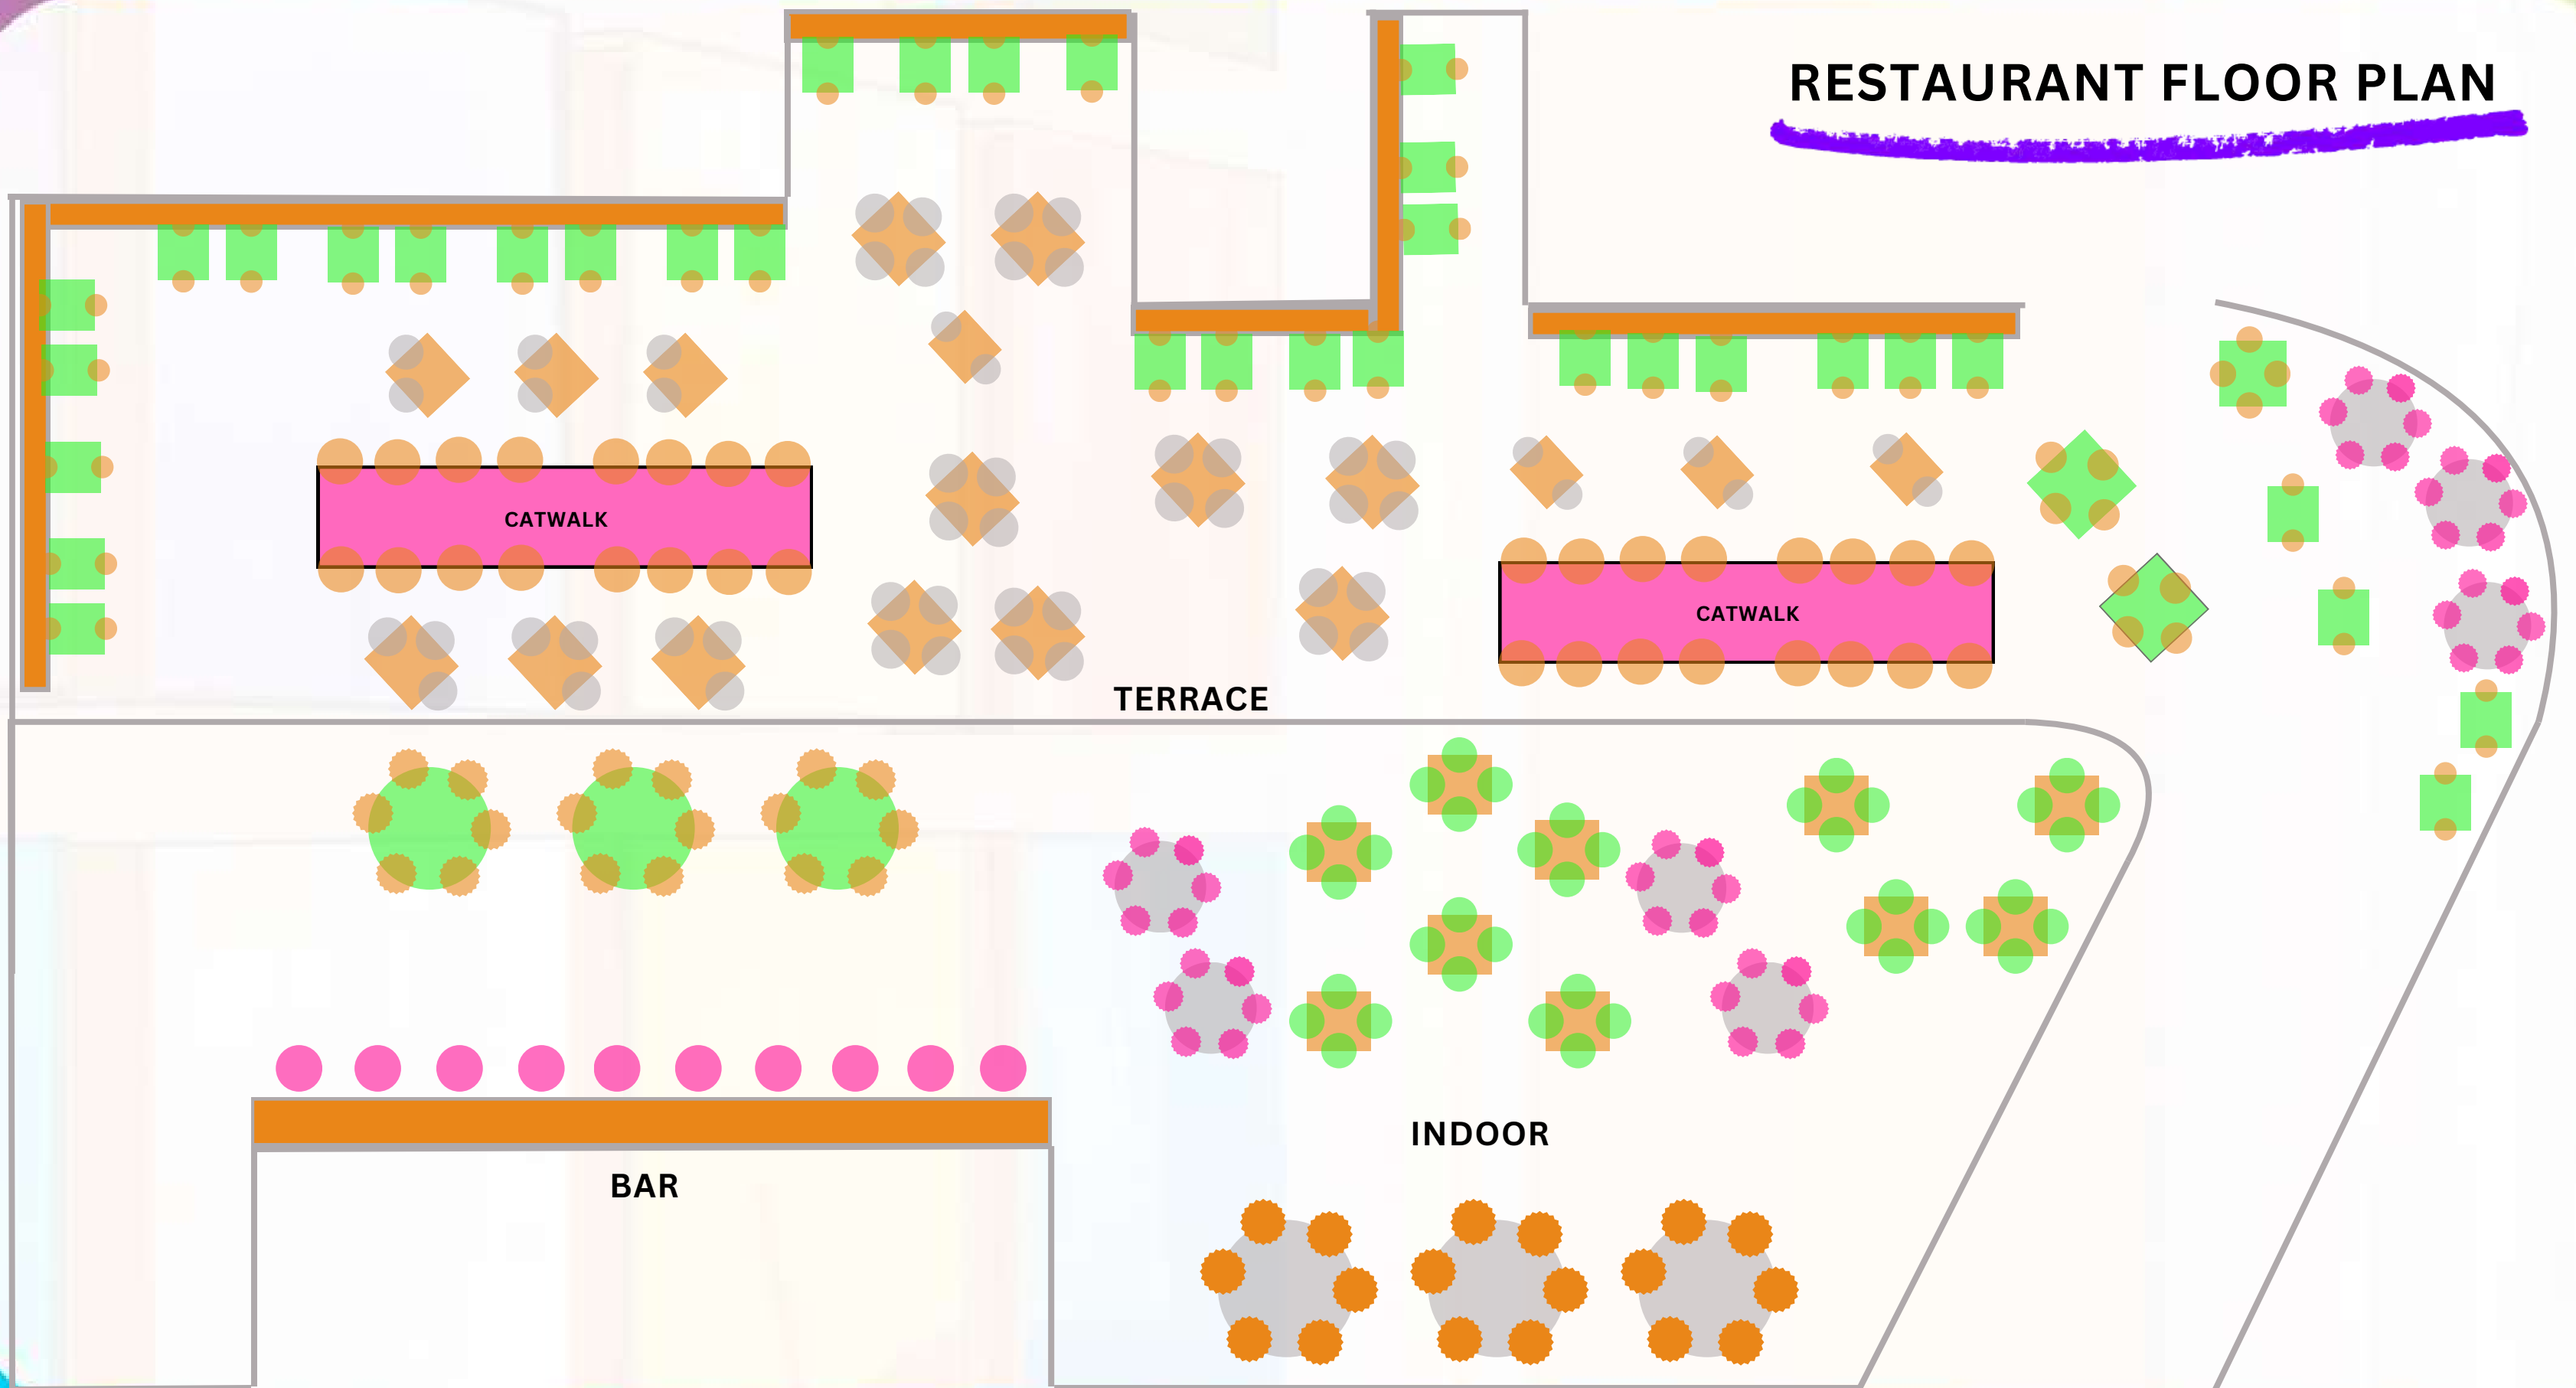

## Seating capacity:

OUTDOOR (TERRACE): 195

INDOOR: 91

**TOTAL: 286**

# RESTAURANT FLOOR PLAN

DIVE INTO A WORLD OF COMFORT WITH OUR SPACIOUS POOL BEDS, PERFECT FOR SOAKING UP THE SUN IN STYLE.