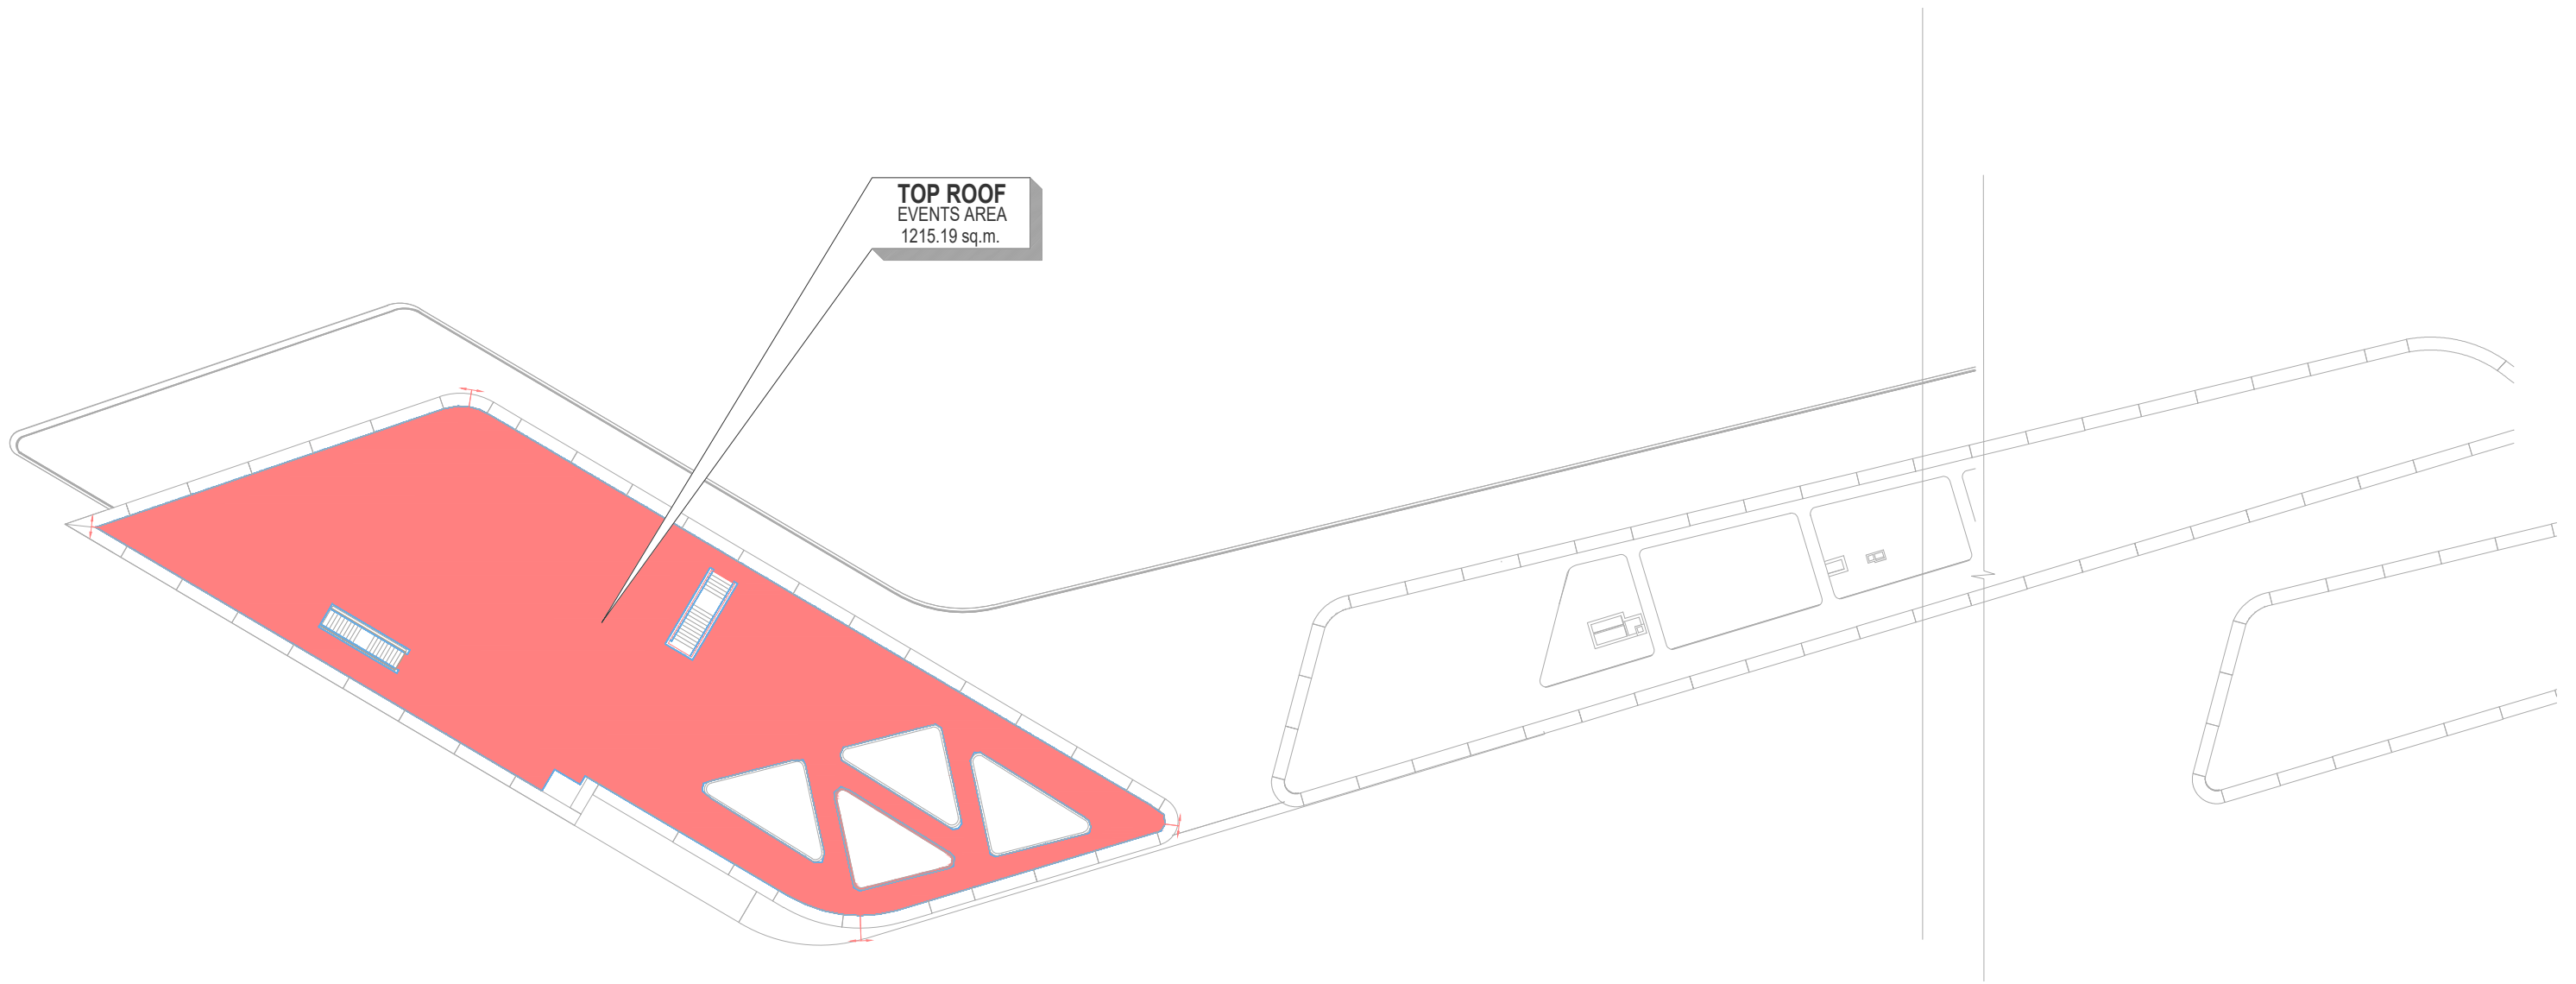

Key Plan

TOP ROOF
EVENTS AREA
1215.19 sq.m.

KEY PLAN

BLOCK M - TOP ROOF FLOOR PLAN