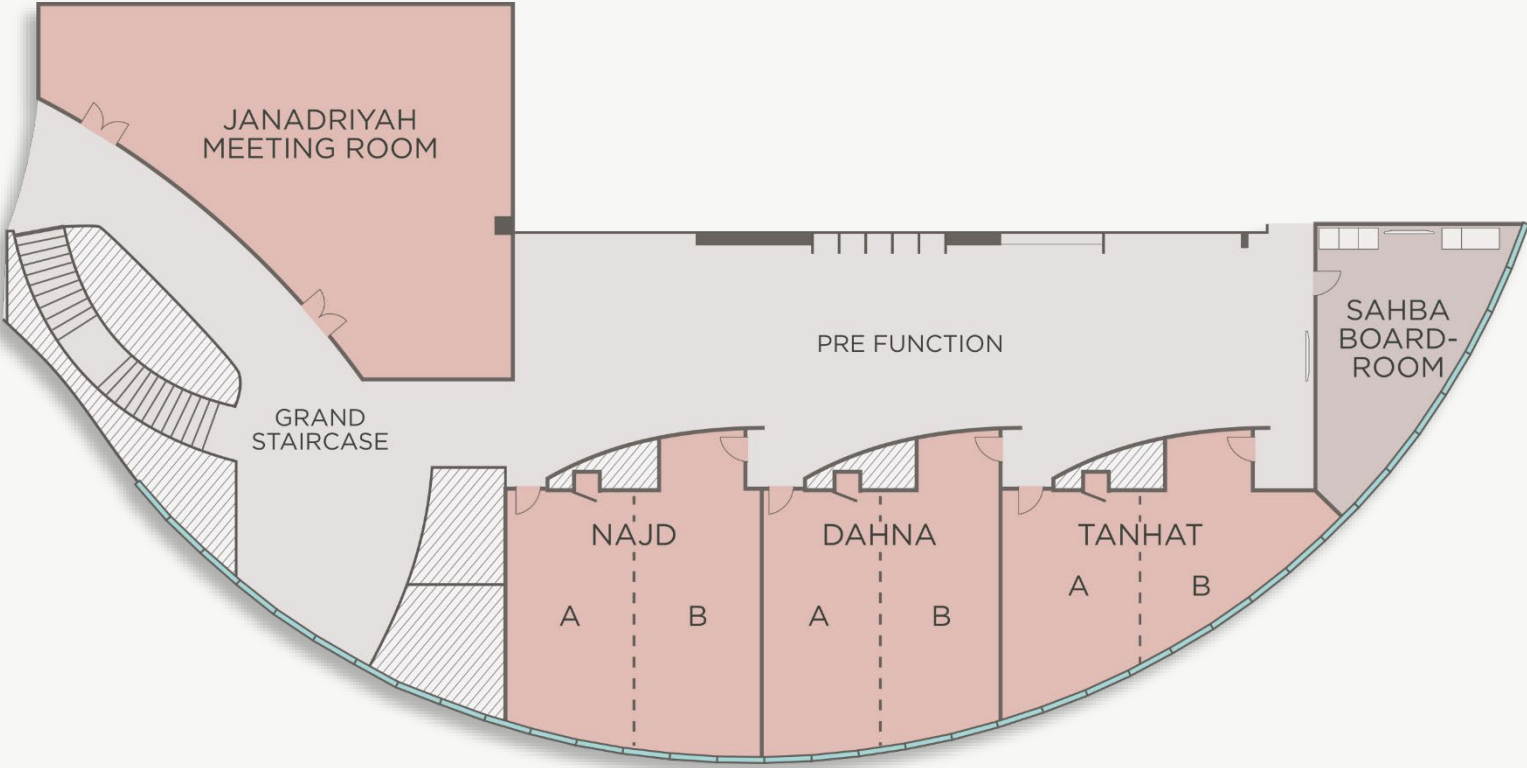

JW MARRIOTT

RIYADH

LEVEL 4 MEETING SPACE

JW MARRIOTT HOTEL RIYADH

KING FAHAD ROAD, SAHAFAH DISTRICT
RIYADH 13315 KINGDOM OF SAUDI ARABIA
+966 11 511 7777

JW MARRIOTT
RIYADH

LEVEL 5 MEETING SPACE

JW MARRIOTT HOTEL RIYADH