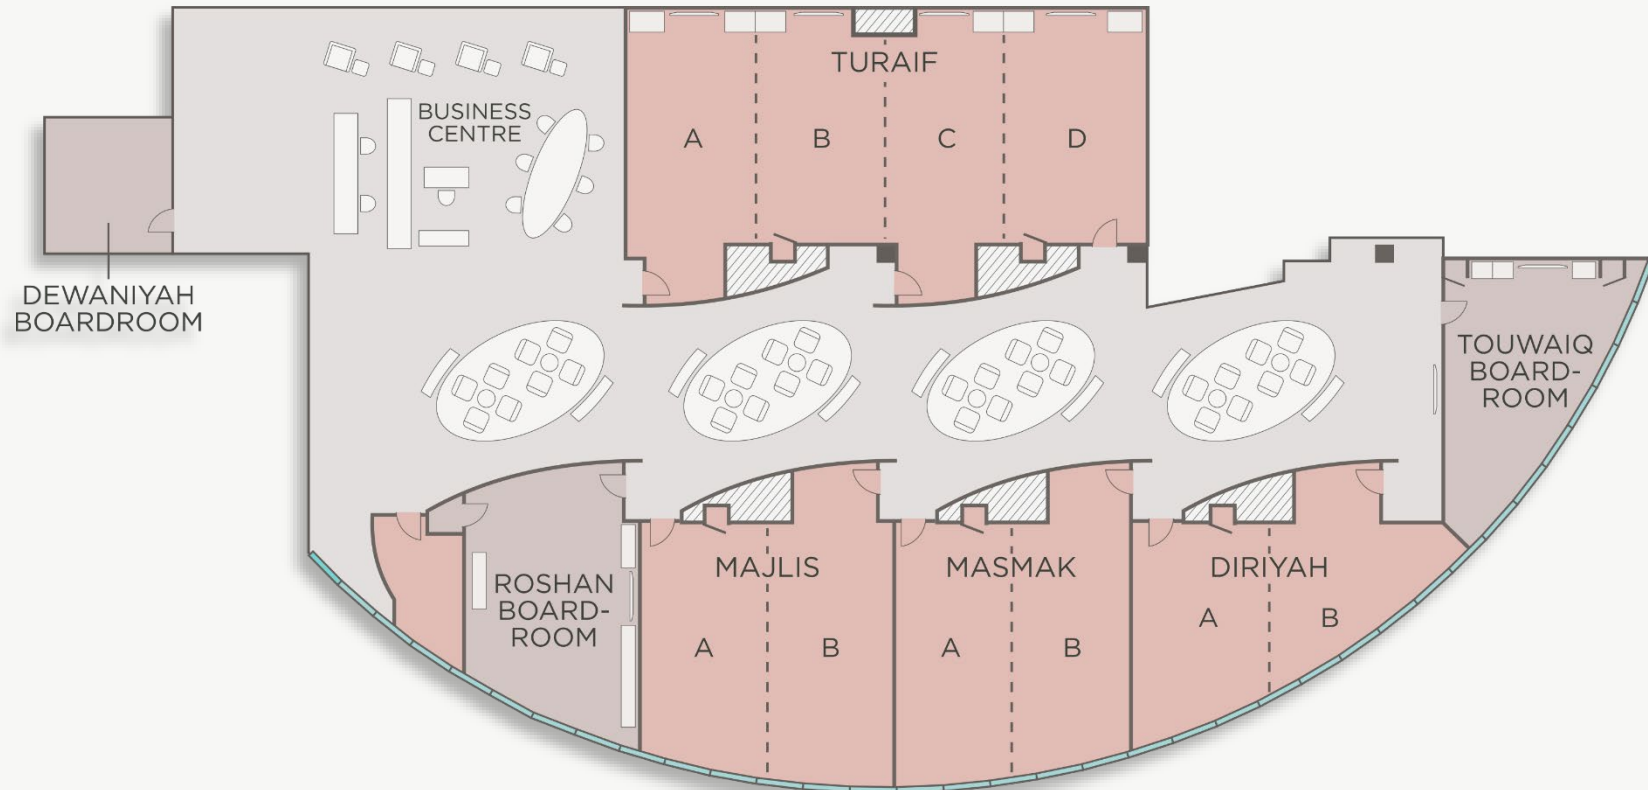

JW MARRIOTT HOTEL RIYADH

KING FAHAD ROAD, SAHAFAH DISTRICT
RIYADH 13315 KINGDOM OF SAUDI ARABIA
+966 11 511 7777

LEVEL 3 MEETING SPACE

JW MARRIOTT HOTEL RIYADH

KING FAHAD ROAD, SAHAFAH DISTRICT
RIYADH 13315 KINGDOM OF SAUDI ARABIA
+966 11 511 7777

JW MARRIOTT

RIYADH

LEVEL 4 MEETING SPACE

JW MARRIOTT HOTEL RIYADH

KING FAHAD ROAD, SAHAFAH DISTRICT
RIYADH 13315 KINGDOM OF SAUDI ARABIA
+966 11 511 7777

JW MARRIOTT
RIYADH

LEVEL 5 MEETING SPACE

JW MARRIOTT HOTEL RIYADH