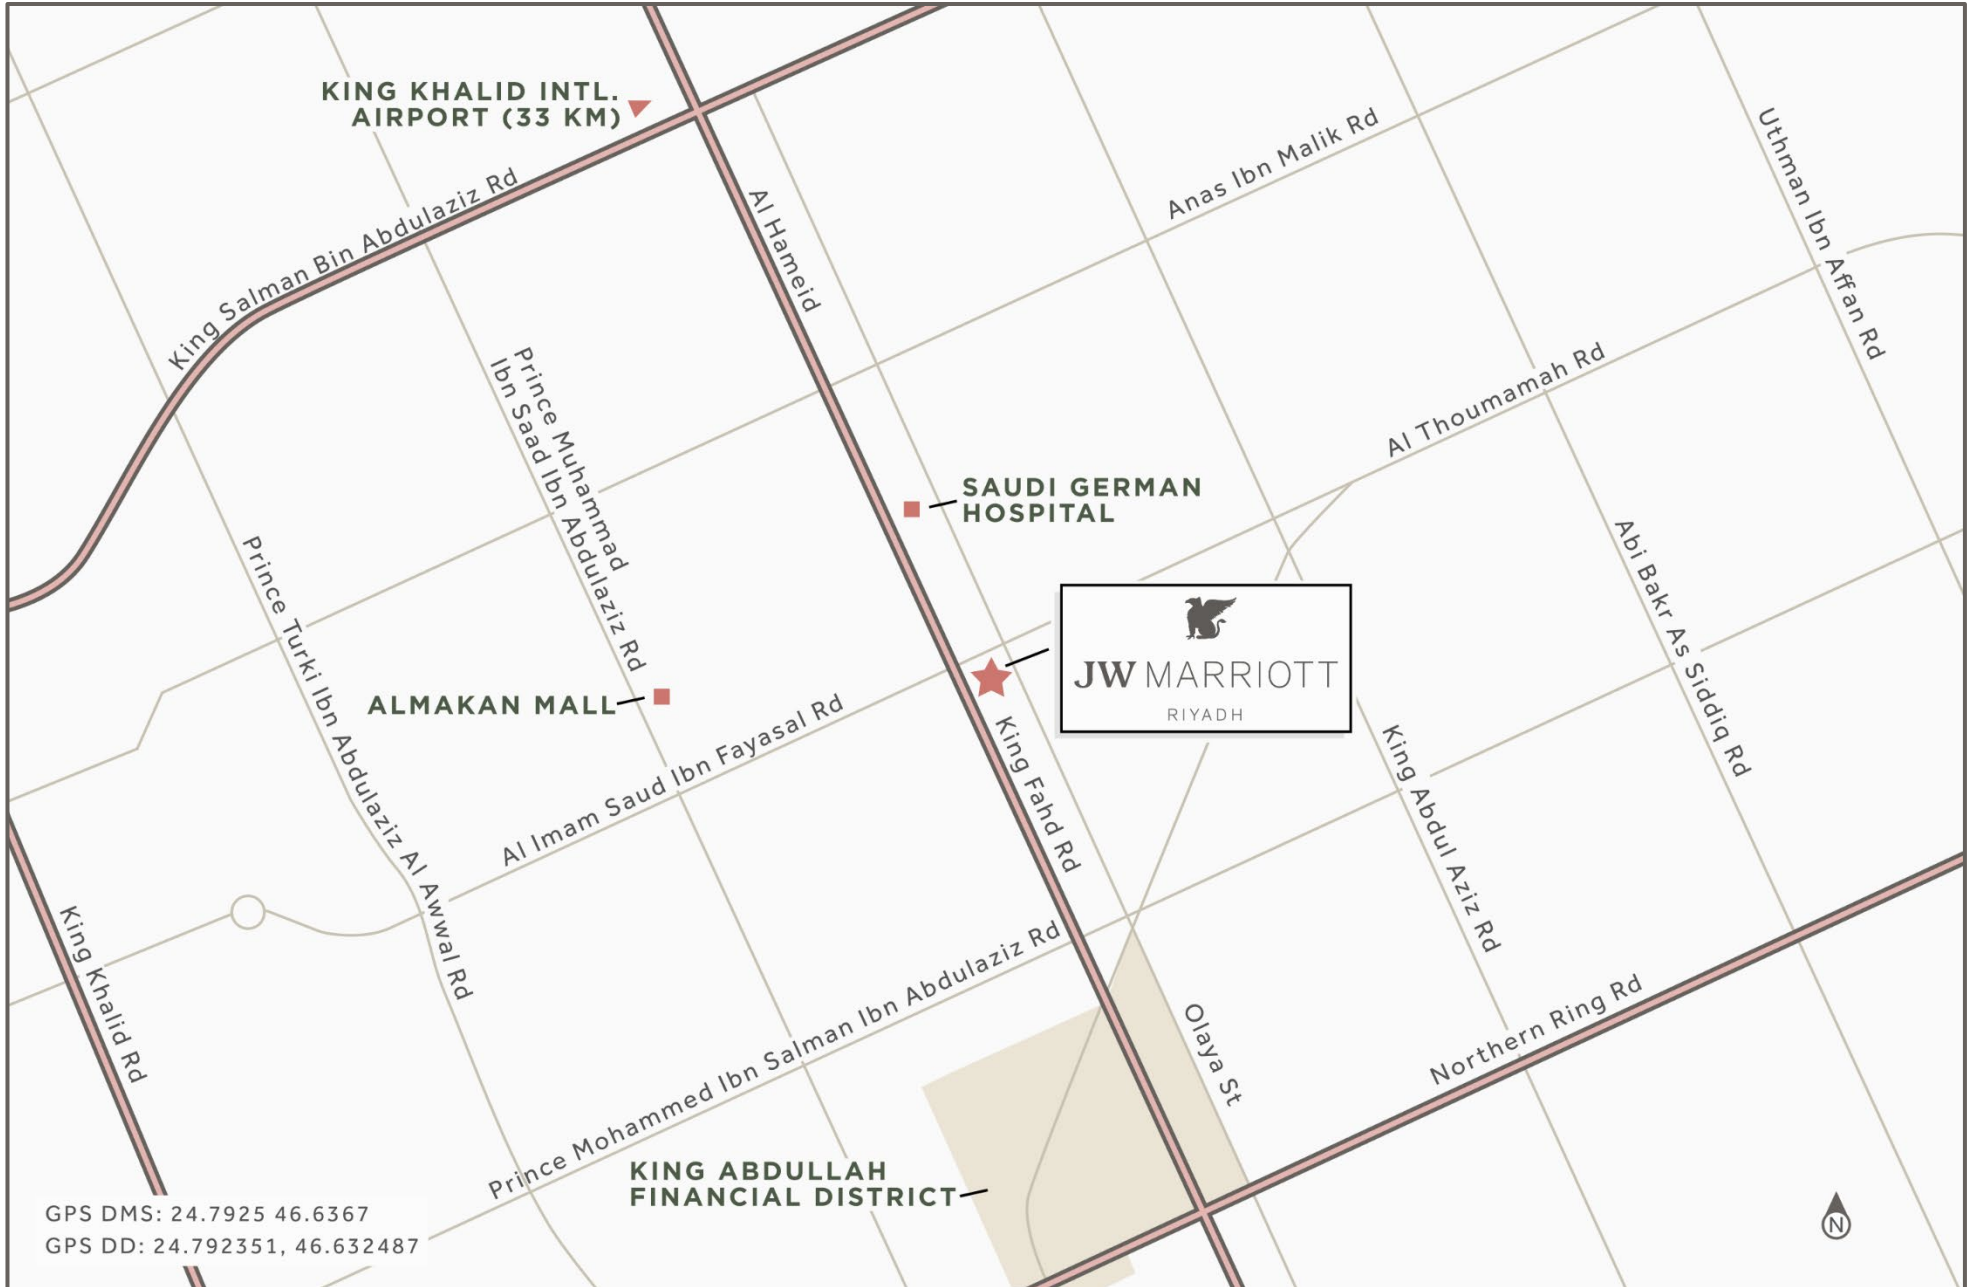

JW MARRIOTT HOTEL RIYADH

KING FAHAD ROAD, SAHAFAH DISTRICT
RIYADH 13315 KINGDOM OF SAUDI ARABIA
+966 11 511 7777

LEVEL 3 MEETING SPACE

JW MARRIOTT HOTEL RIYADH

KING FAHAD ROAD, SAHAFAH DISTRICT
RIYADH 13315 KINGDOM OF SAUDI ARABIA
+966 11 511 7777

JW MARRIOTT

RIYADH

LEVEL 4 MEETING SPACE

JW MARRIOTT HOTEL RIYADH

KING FAHAD ROAD, SAHAFAH DISTRICT
RIYADH 13315 KINGDOM OF SAUDI ARABIA
+966 11 511 7777

JW MARRIOTT
RIYADH

LEVEL 5 MEETING SPACE

JW MARRIOTT HOTEL RIYADH

KING FAHAD ROAD, SAHAFAH DISTRICT
RIYADH 13315 KINGDOM OF SAUDI ARABIA
+966 11 511 7777

JW MARRIOTT

RIYADH

GPS DMS: 24.7925 46.6367
GPS DD: 24.792351, 46.632487