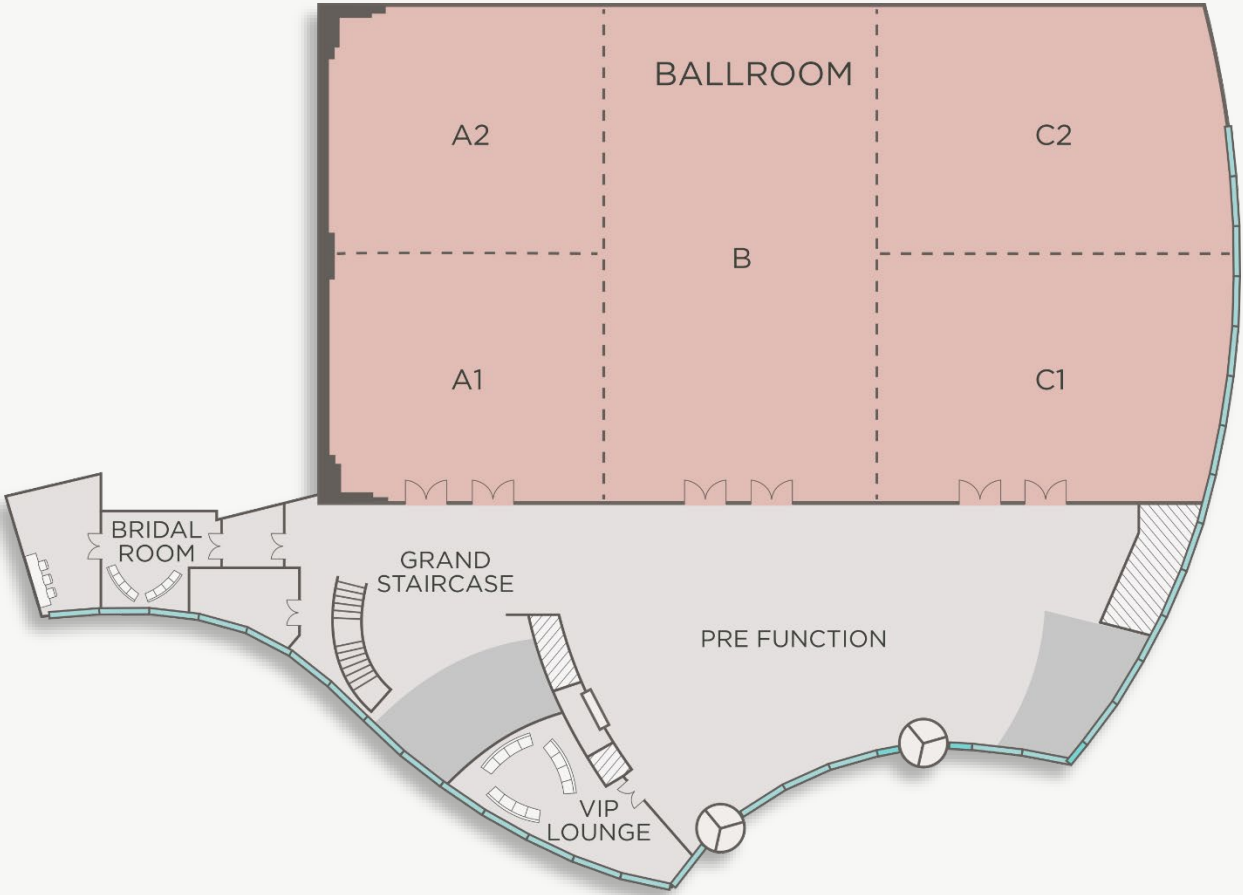

JW MARRIOTT HOTEL RIYADH

KING FAHAD ROAD, SAHAFAH DISTRICT
RIYADH 13315 KINGDOM OF SAUDI ARABIA
+966 11 511 7777

LEVEL 3 MEETING SPACE

JW MARRIOTT HOTEL RIYADH

KING FAHAD ROAD, SAHAFAH DISTRICT
RIYADH 13315 KINGDOM OF SAUDI ARABIA
+966 11 511 7777

JW MARRIOTT

RIYADH

LEVEL 4 MEETING SPACE

JW MARRIOTT HOTEL RIYADH

KING FAHAD ROAD, SAHAFAH DISTRICT
RIYADH 13315 KINGDOM OF SAUDI ARABIA
+966 11 511 7777

JW MARRIOTT
RIYADH

LEVEL 5 MEETING SPACE

JW MARRIOTT HOTEL RIYADH