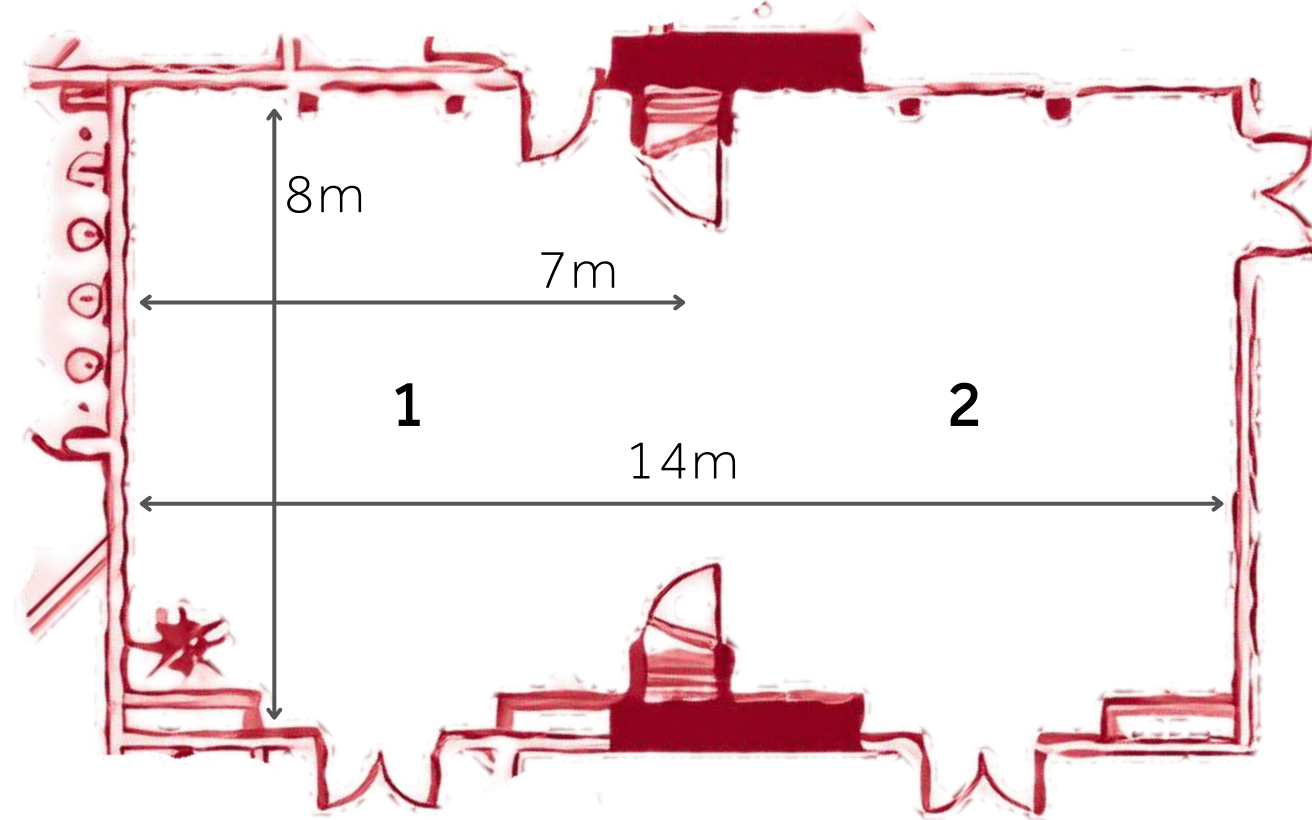

MEYDAN

Located on 1st Floor

Meeting Room	Dimensions LxWxH (Feet)	Area Sq. Feet	Dimensions LxWxH (Sqm)	Area Sq. Meters
Meydan 1	64 x 29 x 12	1,856	19.6 x 8.8 x 3.8	172
Meydan 2	26 x 18.4 x 12	478	8 x 5.6 x 3.8	44.8
Meydan 1 & 2	90.6 x 47.2 x 12	2,334	27.6 x 14.4 x 3.8	216.8

Capacity	Cabaret	Theatre	School	Conf.	U-shape	Banquet	Reception
Meydan 1	56	150	72	30	40	100	150
Meydan 2	-	40	18	14	16	20	30
Meydan 1 & 2	56	150	72	30	40	100	150

JUMEIRAH

Located on G Floor

Meeting Room	Dimensions LxWxH (Feet)	Area Sq. Feet	Dimensions LxWxH (Sqm)	Area Sq. Meters	Capacity Conf,
Jumeira 1	22 x 15 x 12	330	6.7 x 4.5 x 3.75	30.15	10
Jumeira 2	22 x 15 x 12	330	6.7 x 4.5 x 3.75	30.15	10
Jumeira 3	22 x 15 x 12	330	6.7 x 4.5 x 3.75	30.15	10

SAFA

Located on G Floor

Meeting Room	Dimensions LxWxH (Feet)	Area Sq. Feet	Dimensions LxWxH (Sqm)	Area Sq. Meters
Safa 1	26 x 23 x 12	598	8 x 7 x 3.75	56
Safa 2	26 x 23 x 12	598	8 x 7 x 3.75	56

Capacity	Cabaret	Theatre	School	Conf.	U-shape	Banquet	Reception
Safa 1	21	50	24	15	18	40	-
Safa 2	21	50	24	15	18	40	-

ODU METHA

Located on G Floor

Meeting Room	Dimensions LxWxH (Feet)	Area Sq. Feet	Dimensions LxWxH (Sqm)	Area Sq. Meters
Oud Metha 1	26 x 23 x 12	598	8 x 7 x 3.75	56
Oud Metha 2	26 x 23 x 12	598	8 x 7 x 3.75	56
Oud Metha 1 & 2	46 x 26 x 12	1,196	14 x 8 x 3.75	112