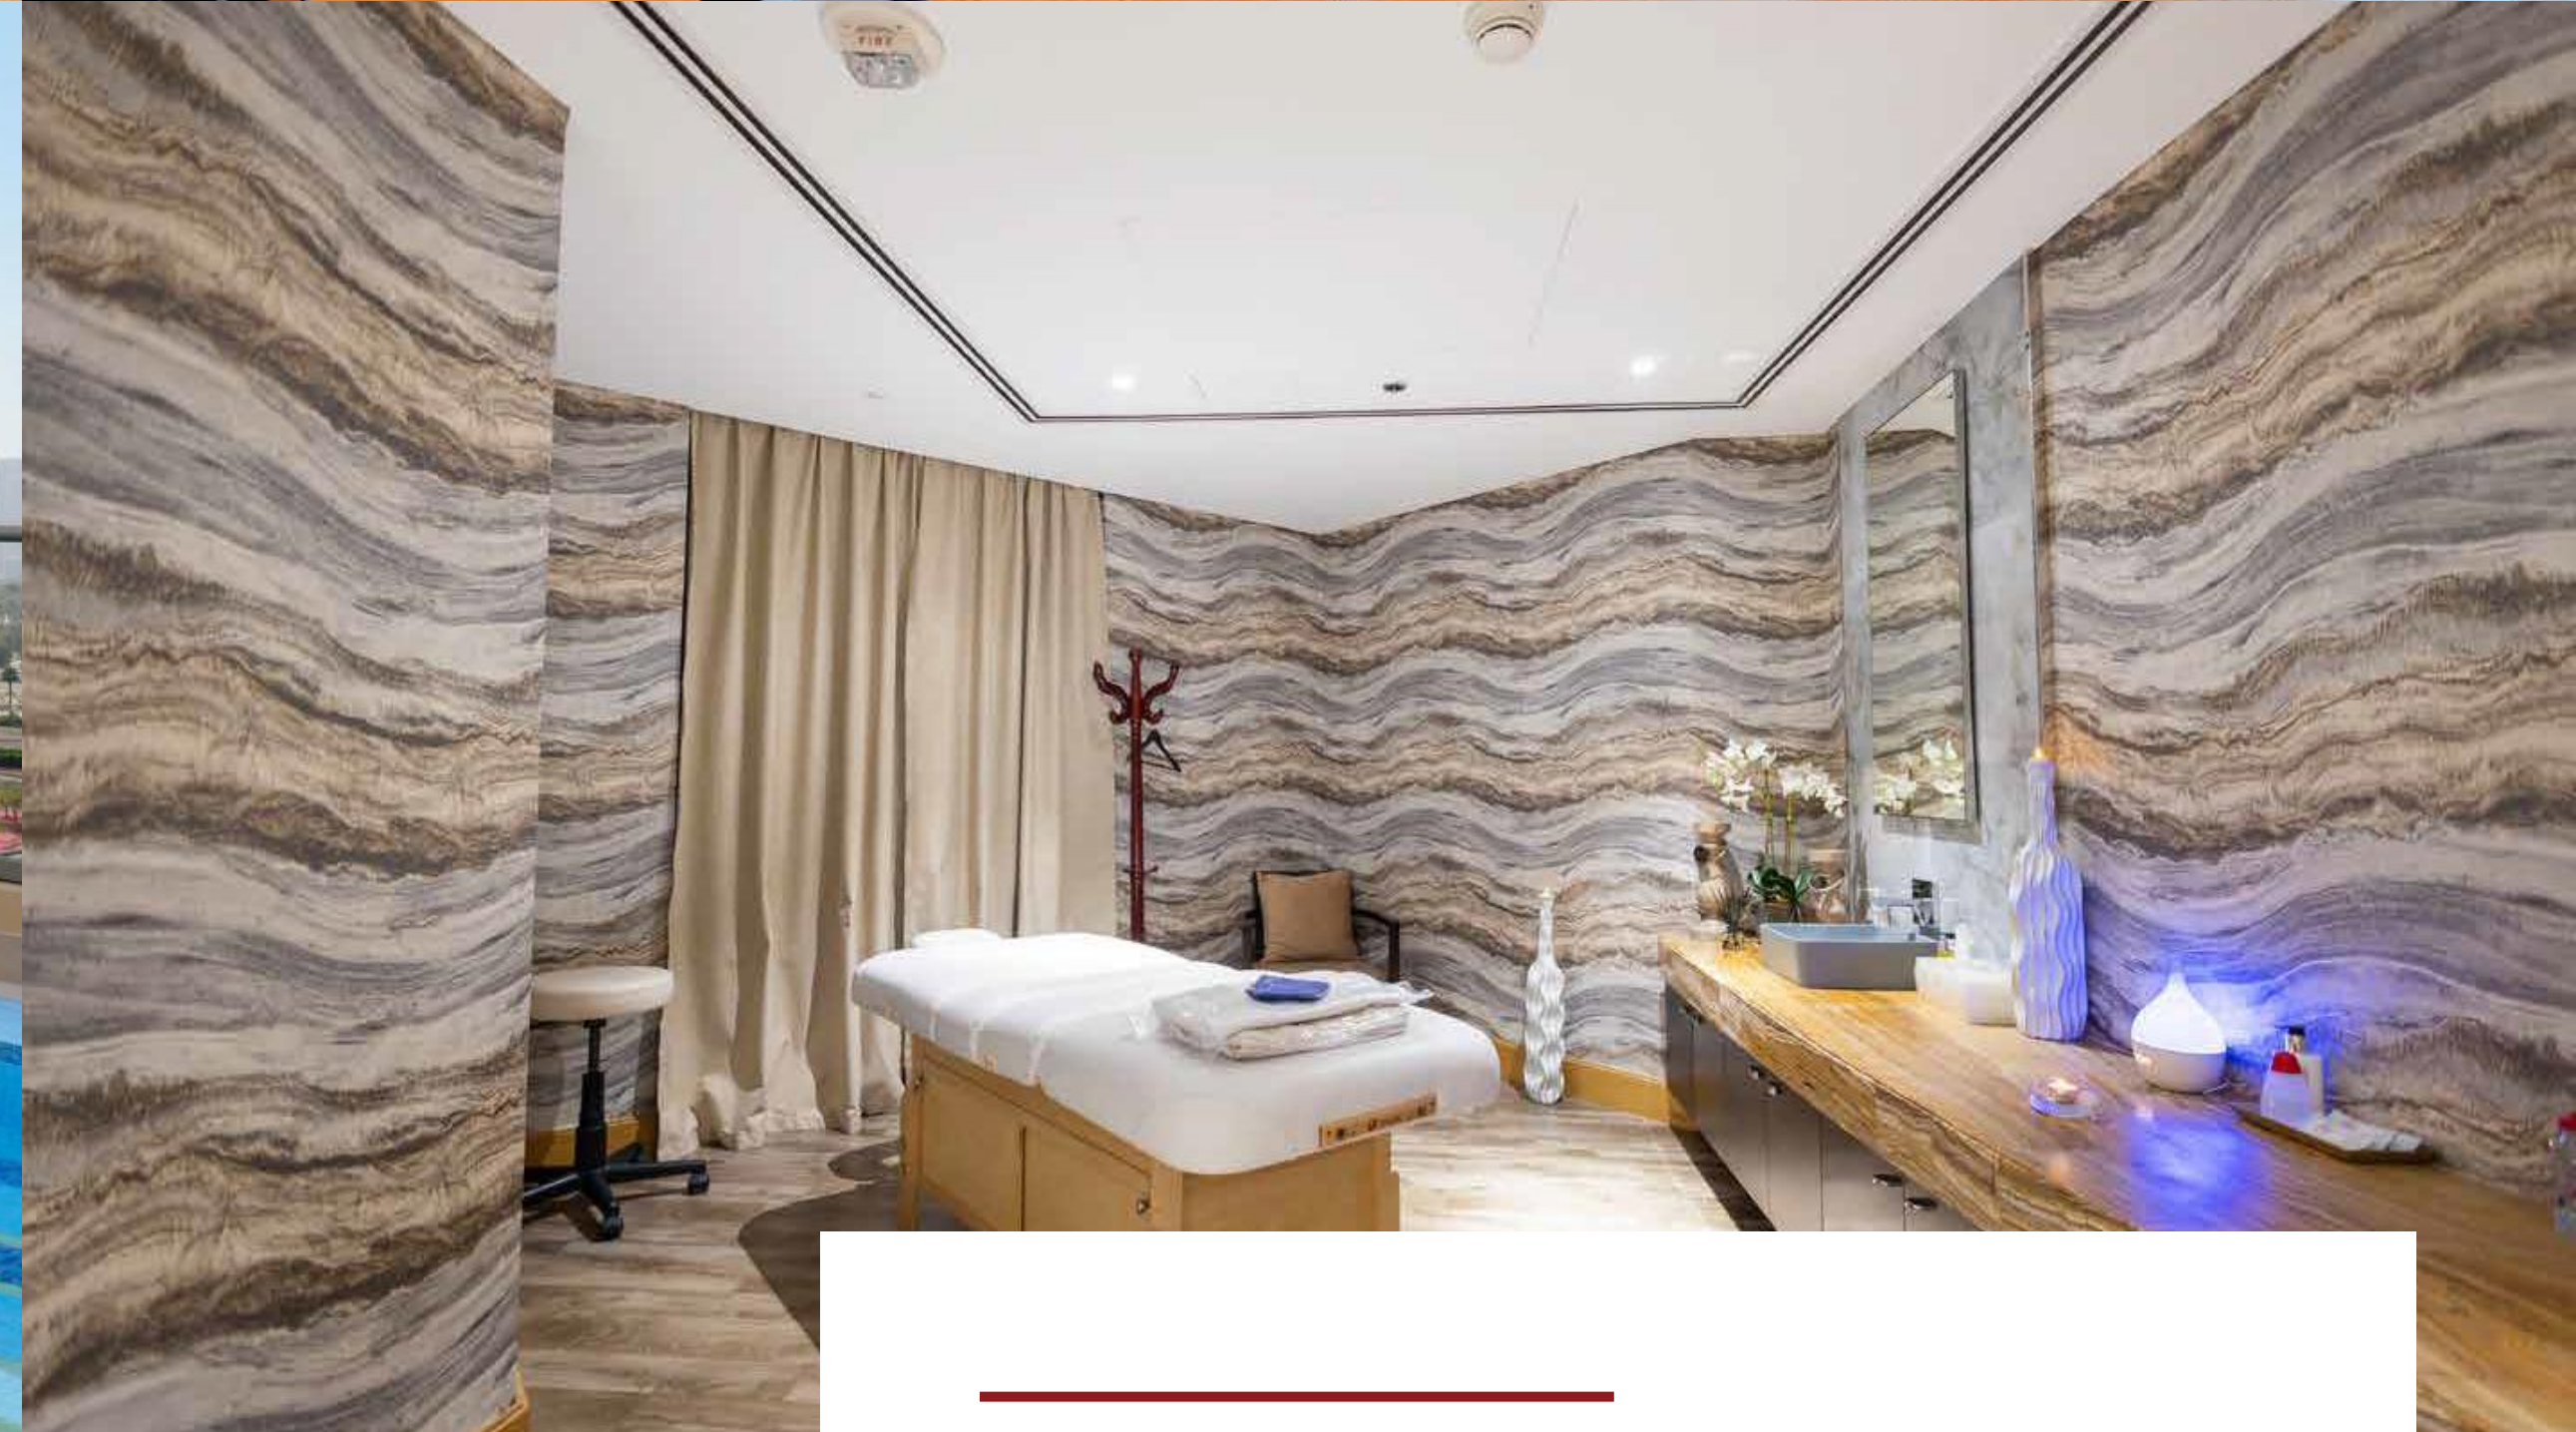

FITNESS CENTER
LAVANA SPA