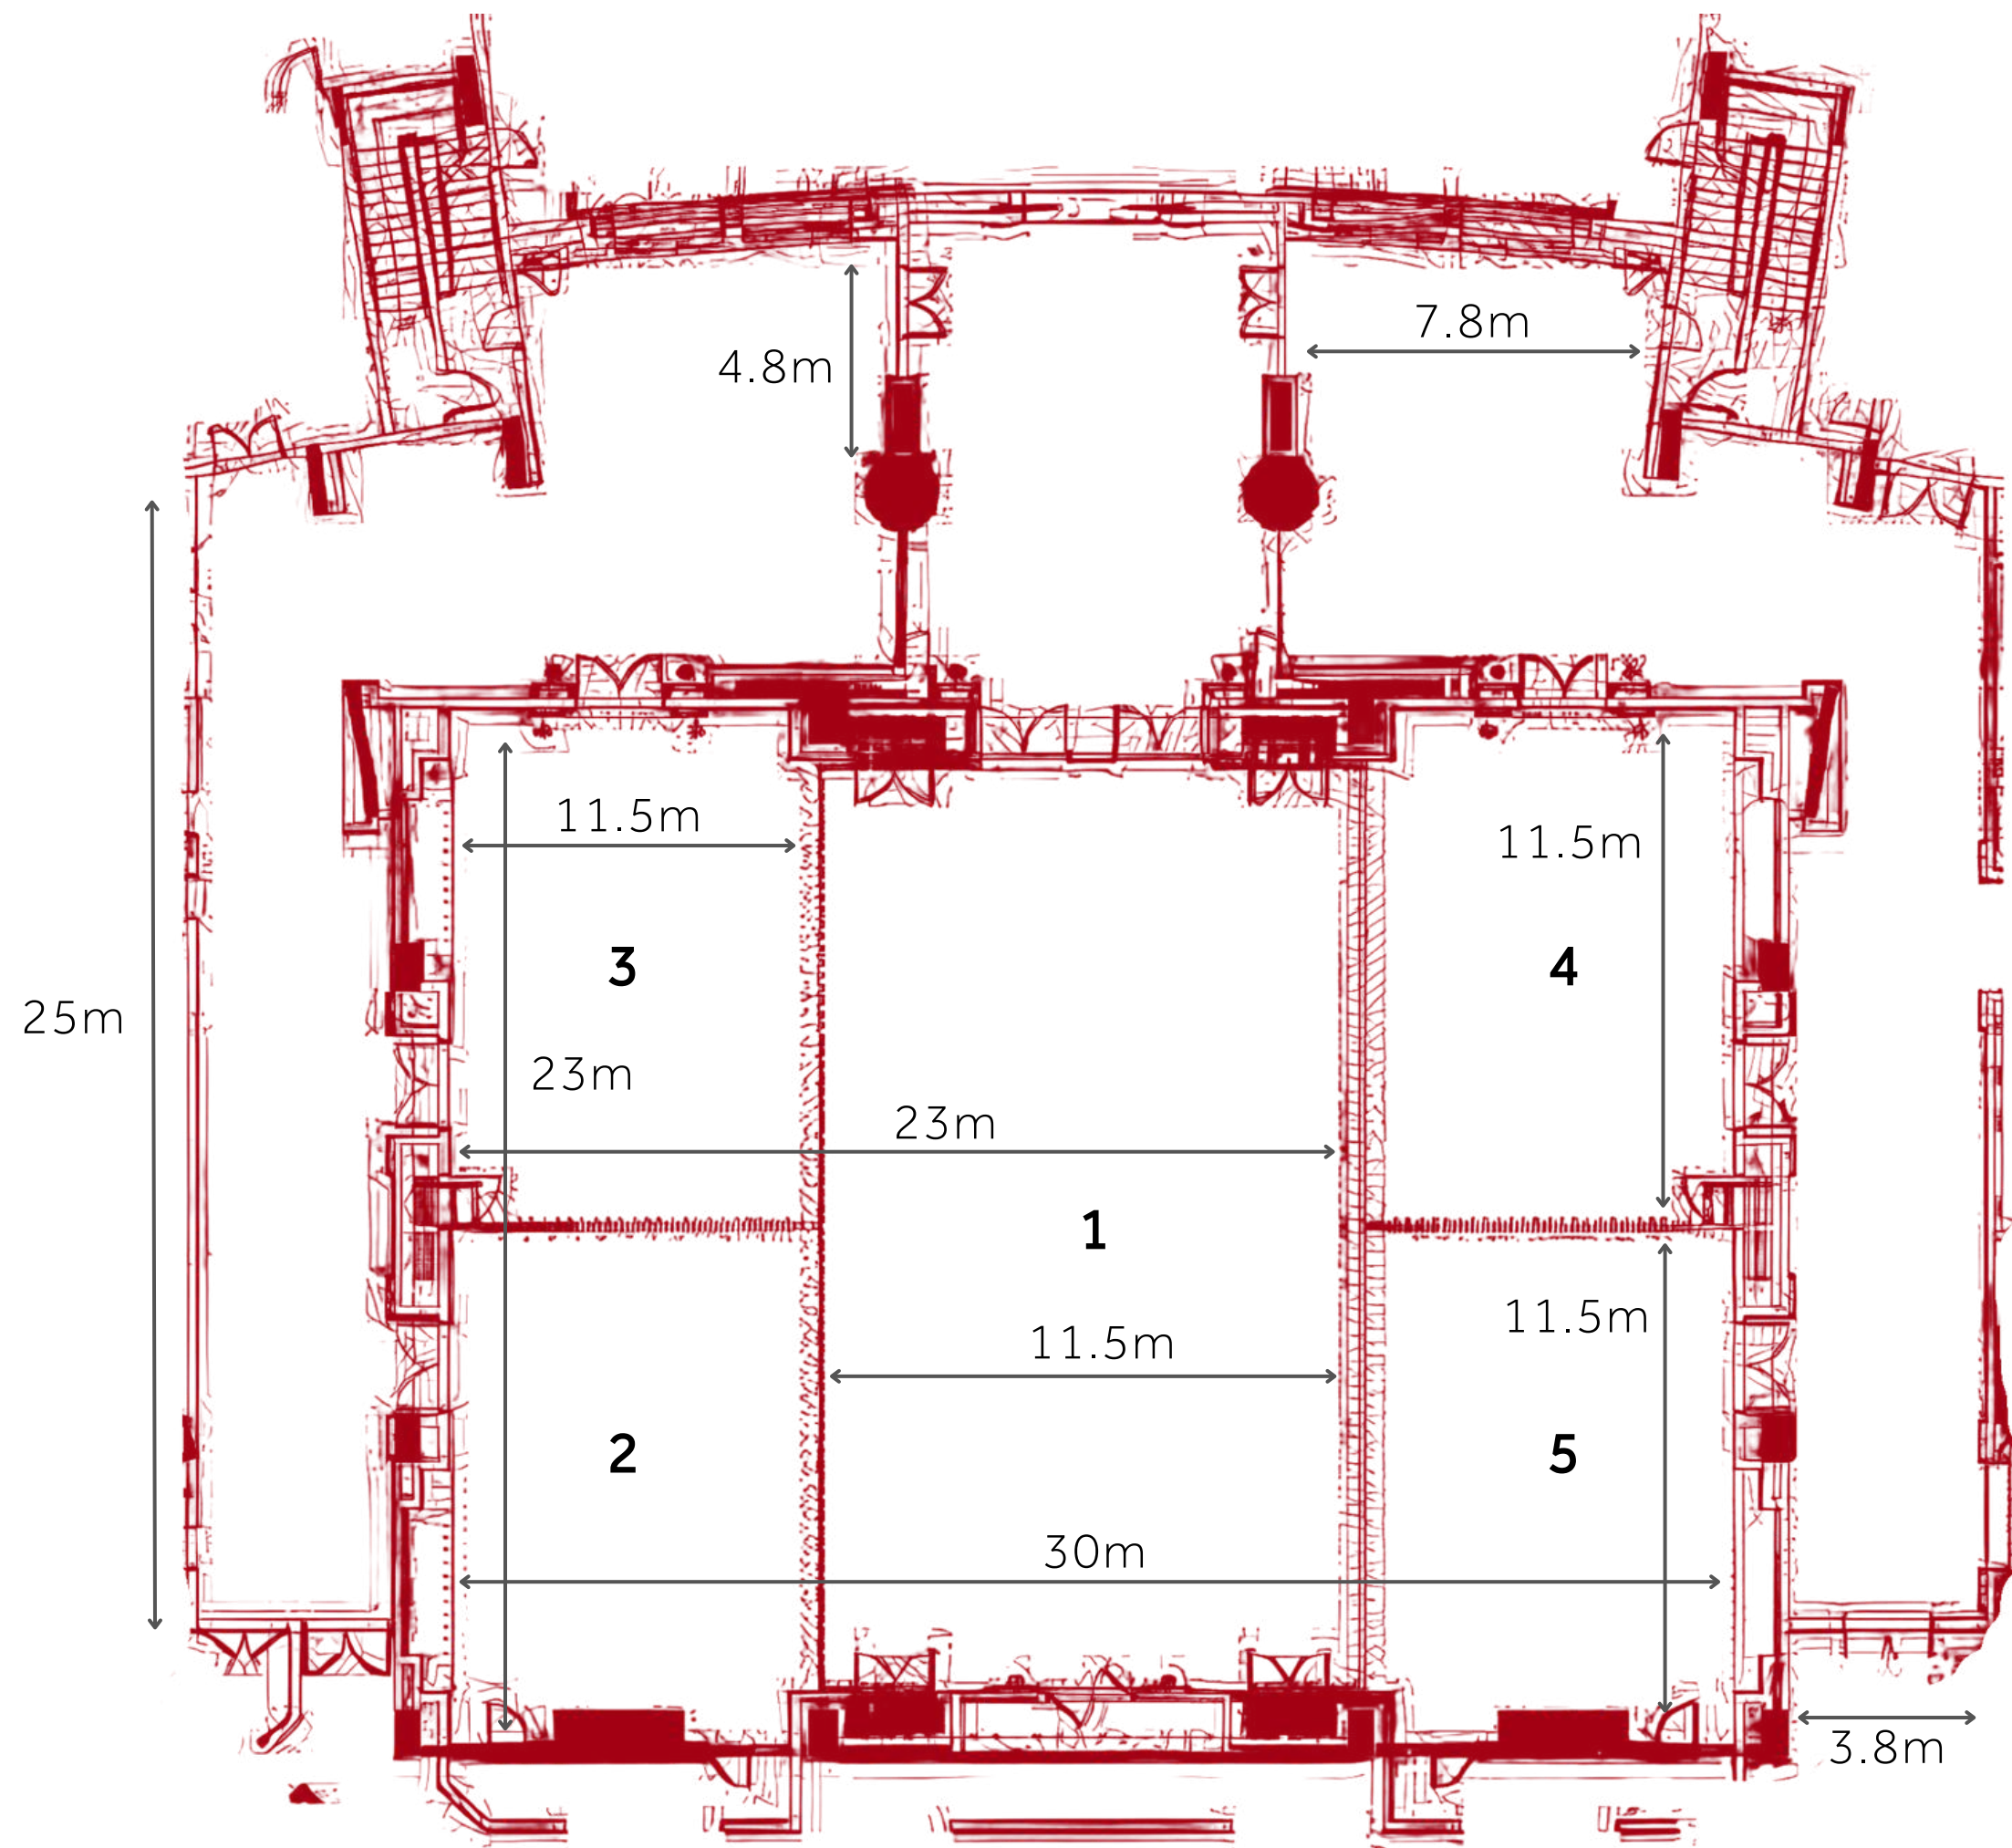

16

EVENT ROOMS

10

BREAKOUT ROOMS

ROOM SET-UP EXAMPLES

CABARET

THEATRE

SCHOOL

ZABEEL BALLROOM

Located on G Floor

Event Room	Dimensions LxWxH (Feet)	Area Sq. Feet	Dimensions LxWxH (Sqm)	Area Sq. Meters
Zabeel Ballroom	98 x 75 x 26	7,350	30 x 23 x 8	690
Zabeel 1	75 x 39 x 26	2,925	23 x 12 x 8	276
Zabeel 2	38 x 30 x 26	1,140	11.5 x 9 x 8	103.5
Zabeel 3	38 x 30 x 26	1,141	11.5 x 9 x 8	103.5
Zabeel 2 & 3	75 x 30 x 26	2,250	23 x 9 x 8	207
Zabeel 1, 2 & 3	75 x 69 x 26	5,175	23 x 21 x 8	483
Zabeel 4	38 x 30 x 26	1,140	11.5 x 9 x 8	103.5
Zabeel 5	38 x 30 x 26	1,140	11.5 x 9 x 8	103.5
Zabeel 4 & 5	75 x 30 x 26	2,250	23 x 9 x 8	207
Zabeel 1, 4 & 5	75 x 69 x 26	5,175	23 x 21 x 8	483

MEYDAN

Located on 1st Floor

Meeting Room	Dimensions LxWxH (Feet)	Area Sq. Feet	Dimensions LxWxH (Sqm)	Area Sq. Meters
Meydan 1	64 x 29 x 12	1,856	19.6 x 8.8 x 3.8	172
Meydan 2	26 x 18.4 x 12	478	8 x 5.6 x 3.8	44.8
Meydan 1 & 2	90.6 x 47.2 x 12	2,334	27.6 x 14.4 x 3.8	216.8

Capacity	Cabaret	Theatre	School	Conf.	U-shape	Banquet	Reception
Meydan 1	56	150	72	30	40	100	150
Meydan 2	-	40	18	14	16	20	30
Meydan 1 & 2	56	150	72	30	40	100	150

JUMEIRAH

Located on G Floor

Meeting Room	Dimensions LxWxH (Feet)	Area Sq. Feet	Dimensions LxWxH (Sqm)	Area Sq. Meters	Capacity Conf,
Jumeira 1	22 x 15 x 12	330	6.7 x 4.5 x 3.75	30.15	10
Jumeira 2	22 x 15 x 12	330	6.7 x 4.5 x 3.75	30.15	10
Jumeira 3	22 x 15 x 12	330	6.7 x 4.5 x 3.75	30.15	10