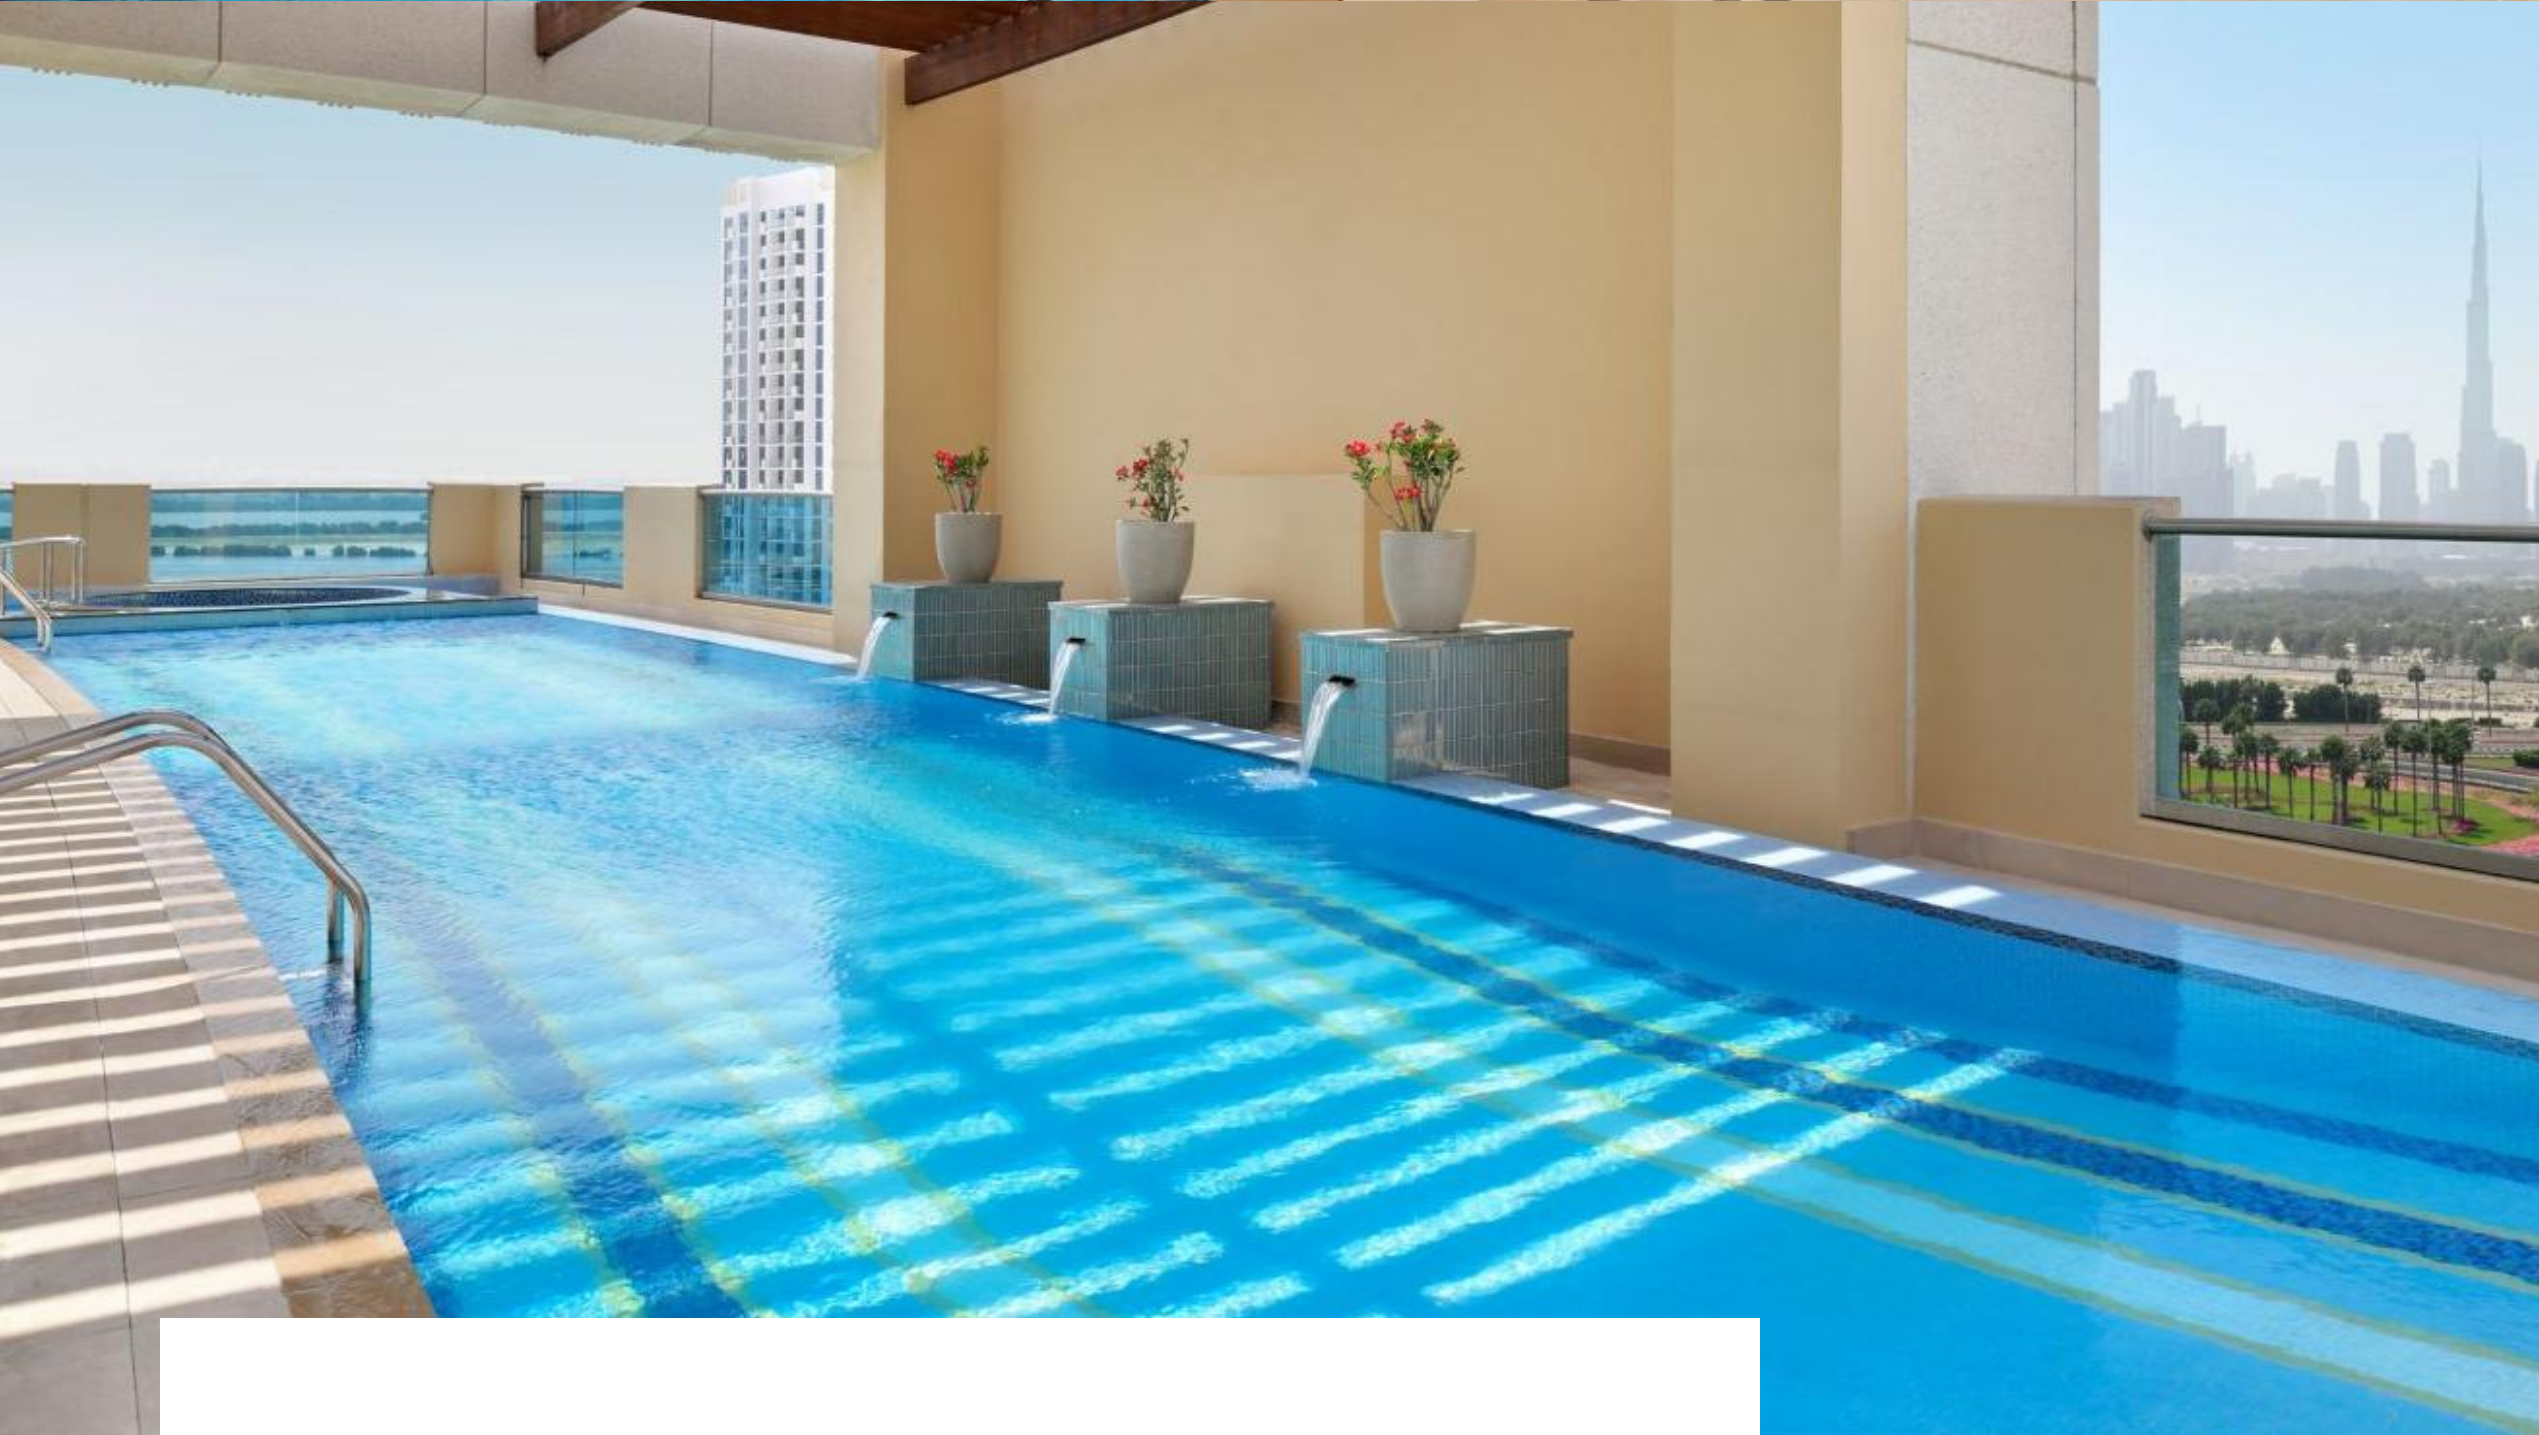

SWIMMING POOL