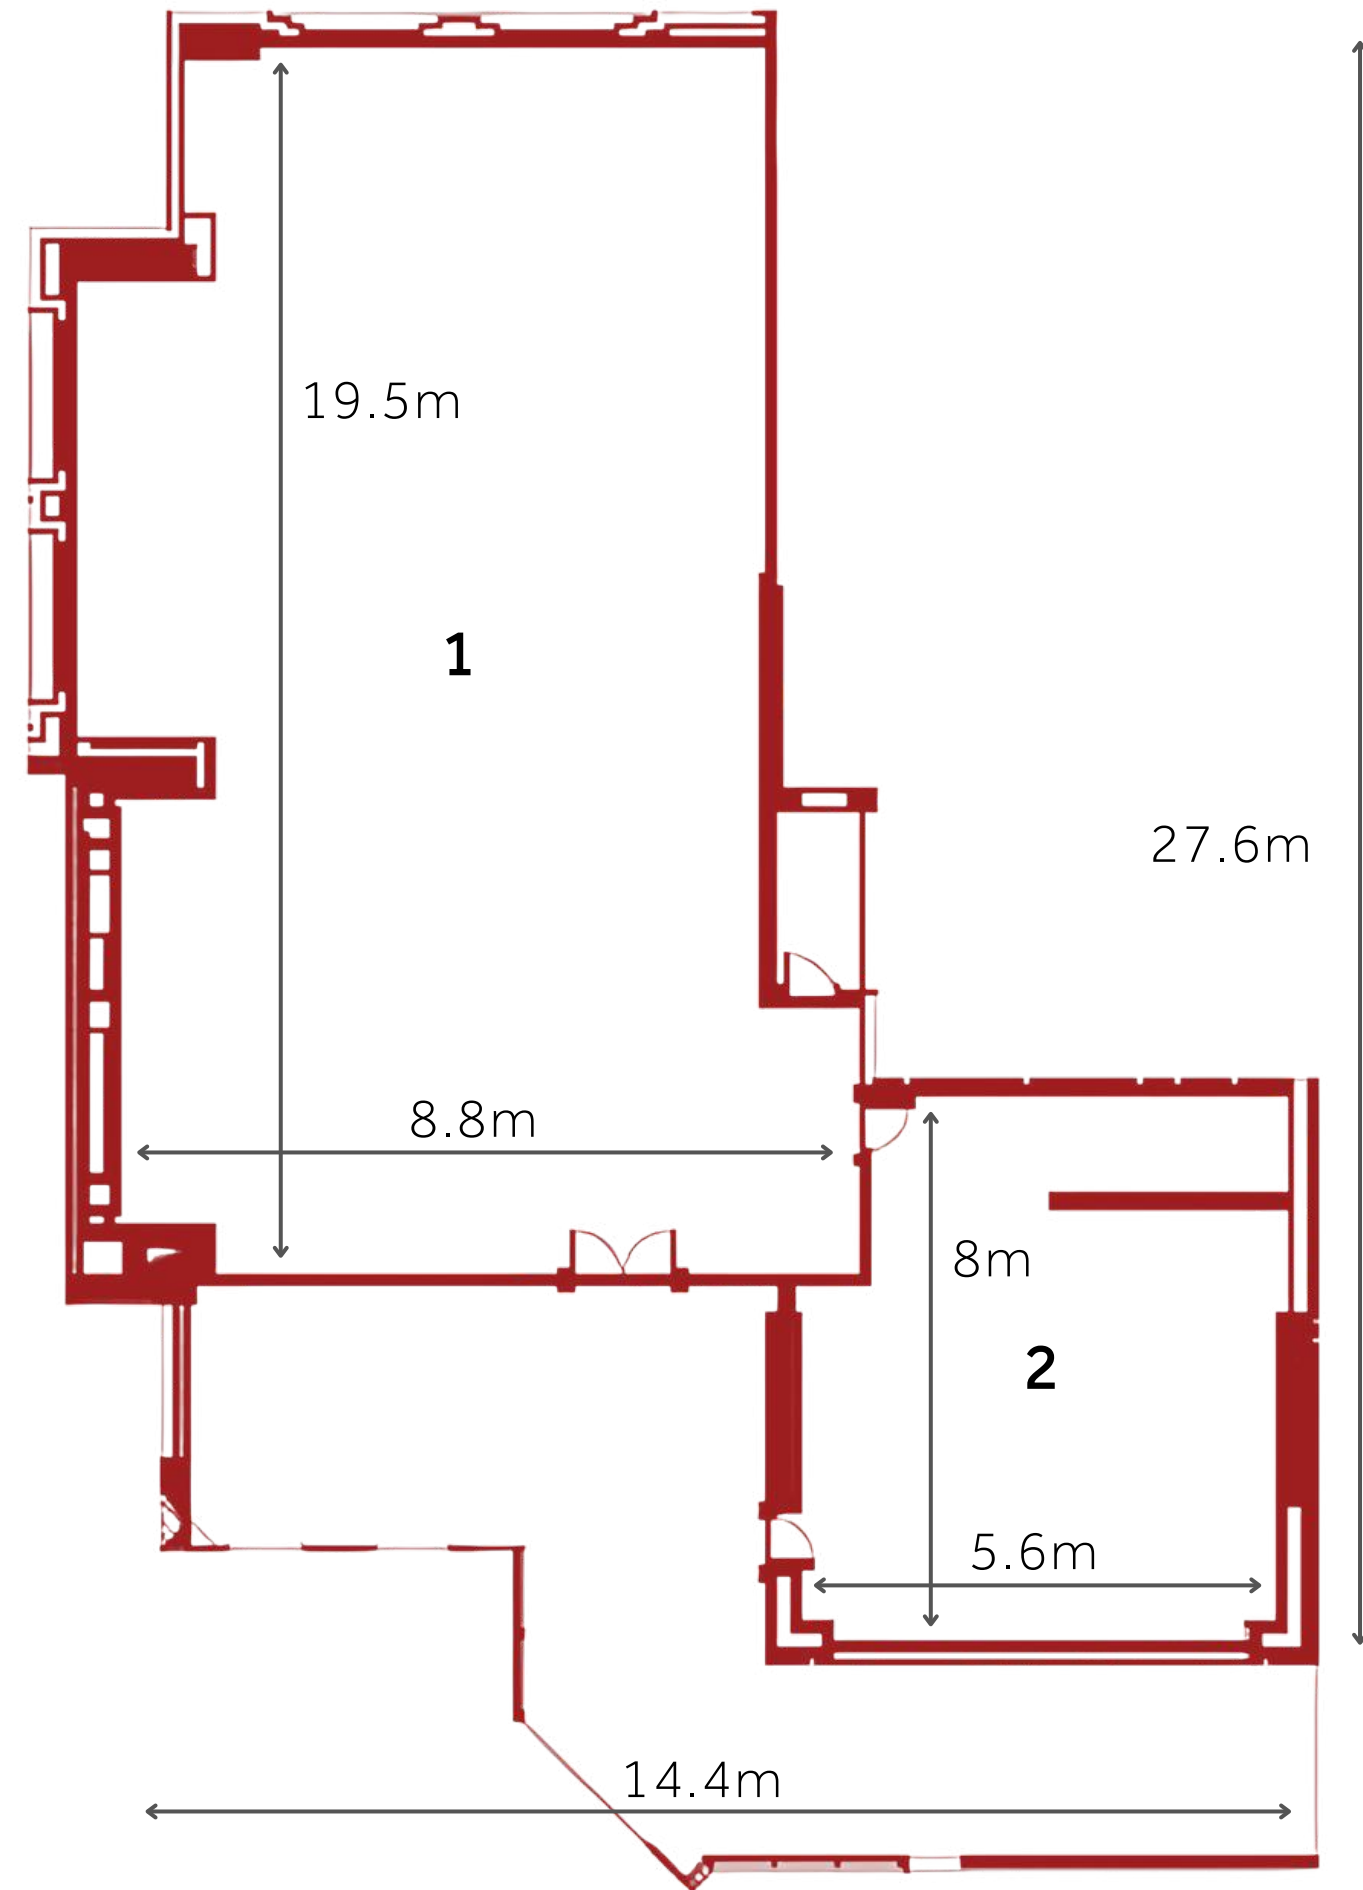

ZABEEL BALLROOM

Located on G Floor

Event Room	Dimensions LxWxH (Feet)	Area Sq. Feet	Dimensions LxWxH (Sqm)	Area Sq. Meters
Zabeel Ballroom	98 x 75 x 26	7,350	30 x 23 x 8	690
Zabeel 1	75 x 39 x 26	2,925	23 x 12 x 8	276
Zabeel 2	38 x 30 x 26	1,140	11.5 x 9 x 8	103.5
Zabeel 3	38 x 30 x 26	1,141	11.5 x 9 x 8	103.5
Zabeel 2 & 3	75 x 30 x 26	2,250	23 x 9 x 8	207
Zabeel 1, 2 & 3	75 x 69 x 26	5,175	23 x 21 x 8	483
Zabeel 4	38 x 30 x 26	1,140	11.5 x 9 x 8	103.5
Zabeel 5	38 x 30 x 26	1,140	11.5 x 9 x 8	103.5
Zabeel 4 & 5	75 x 30 x 26	2,250	23 x 9 x 8	207
Zabeel 1, 4 & 5	75 x 69 x 26	5,175	23 x 21 x 8	483

MEYDAN

Located on 1st Floor

Meeting Room	Dimensions LxWxH (Feet)	Area Sq. Feet	Dimensions LxWxH (Sqm)	Area Sq. Meters
Meydan 1	64 x 29 x 12	1,856	19.6 x 8.8 x 3.8	172
Meydan 2	26 x 18.4 x 12	478	8 x 5.6 x 3.8	44.8
Meydan 1 & 2	90.6 x 47.2 x 12	2,334	27.6 x 14.4 x 3.8	216.8

Capacity	Cabaret	Theatre	School	Conf.	U-shape	Banquet	Reception
Meydan 1	56	150	72	30	40	100	150
Meydan 2	-	40	18	14	16	20	30
Meydan 1 & 2	56	150	72	30	40	100	150

JUMEIRAH

Located on G Floor

Meeting Room	Dimensions LxWxH (Feet)	Area Sq. Feet	Dimensions LxWxH (Sqm)	Area Sq. Meters	Capacity Conf,
Jumeira 1	22 x 15 x 12	330	6.7 x 4.5 x 3.75	30.15	10
Jumeira 2	22 x 15 x 12	330	6.7 x 4.5 x 3.75	30.15	10
Jumeira 3	22 x 15 x 12	330	6.7 x 4.5 x 3.75	30.15	10

ODU METHA

Located on G Floor

Meeting Room	Dimensions LxWxH (Feet)	Area Sq. Feet	Dimensions LxWxH (Sqm)	Area Sq. Meters
Oud Metha 1	26 x 23 x 12	598	8 x 7 x 3.75	56
Oud Metha 2	26 x 23 x 12	598	8 x 7 x 3.75	56
Oud Metha 1 & 2	46 x 26 x 12	1,196	14 x 8 x 3.75	112