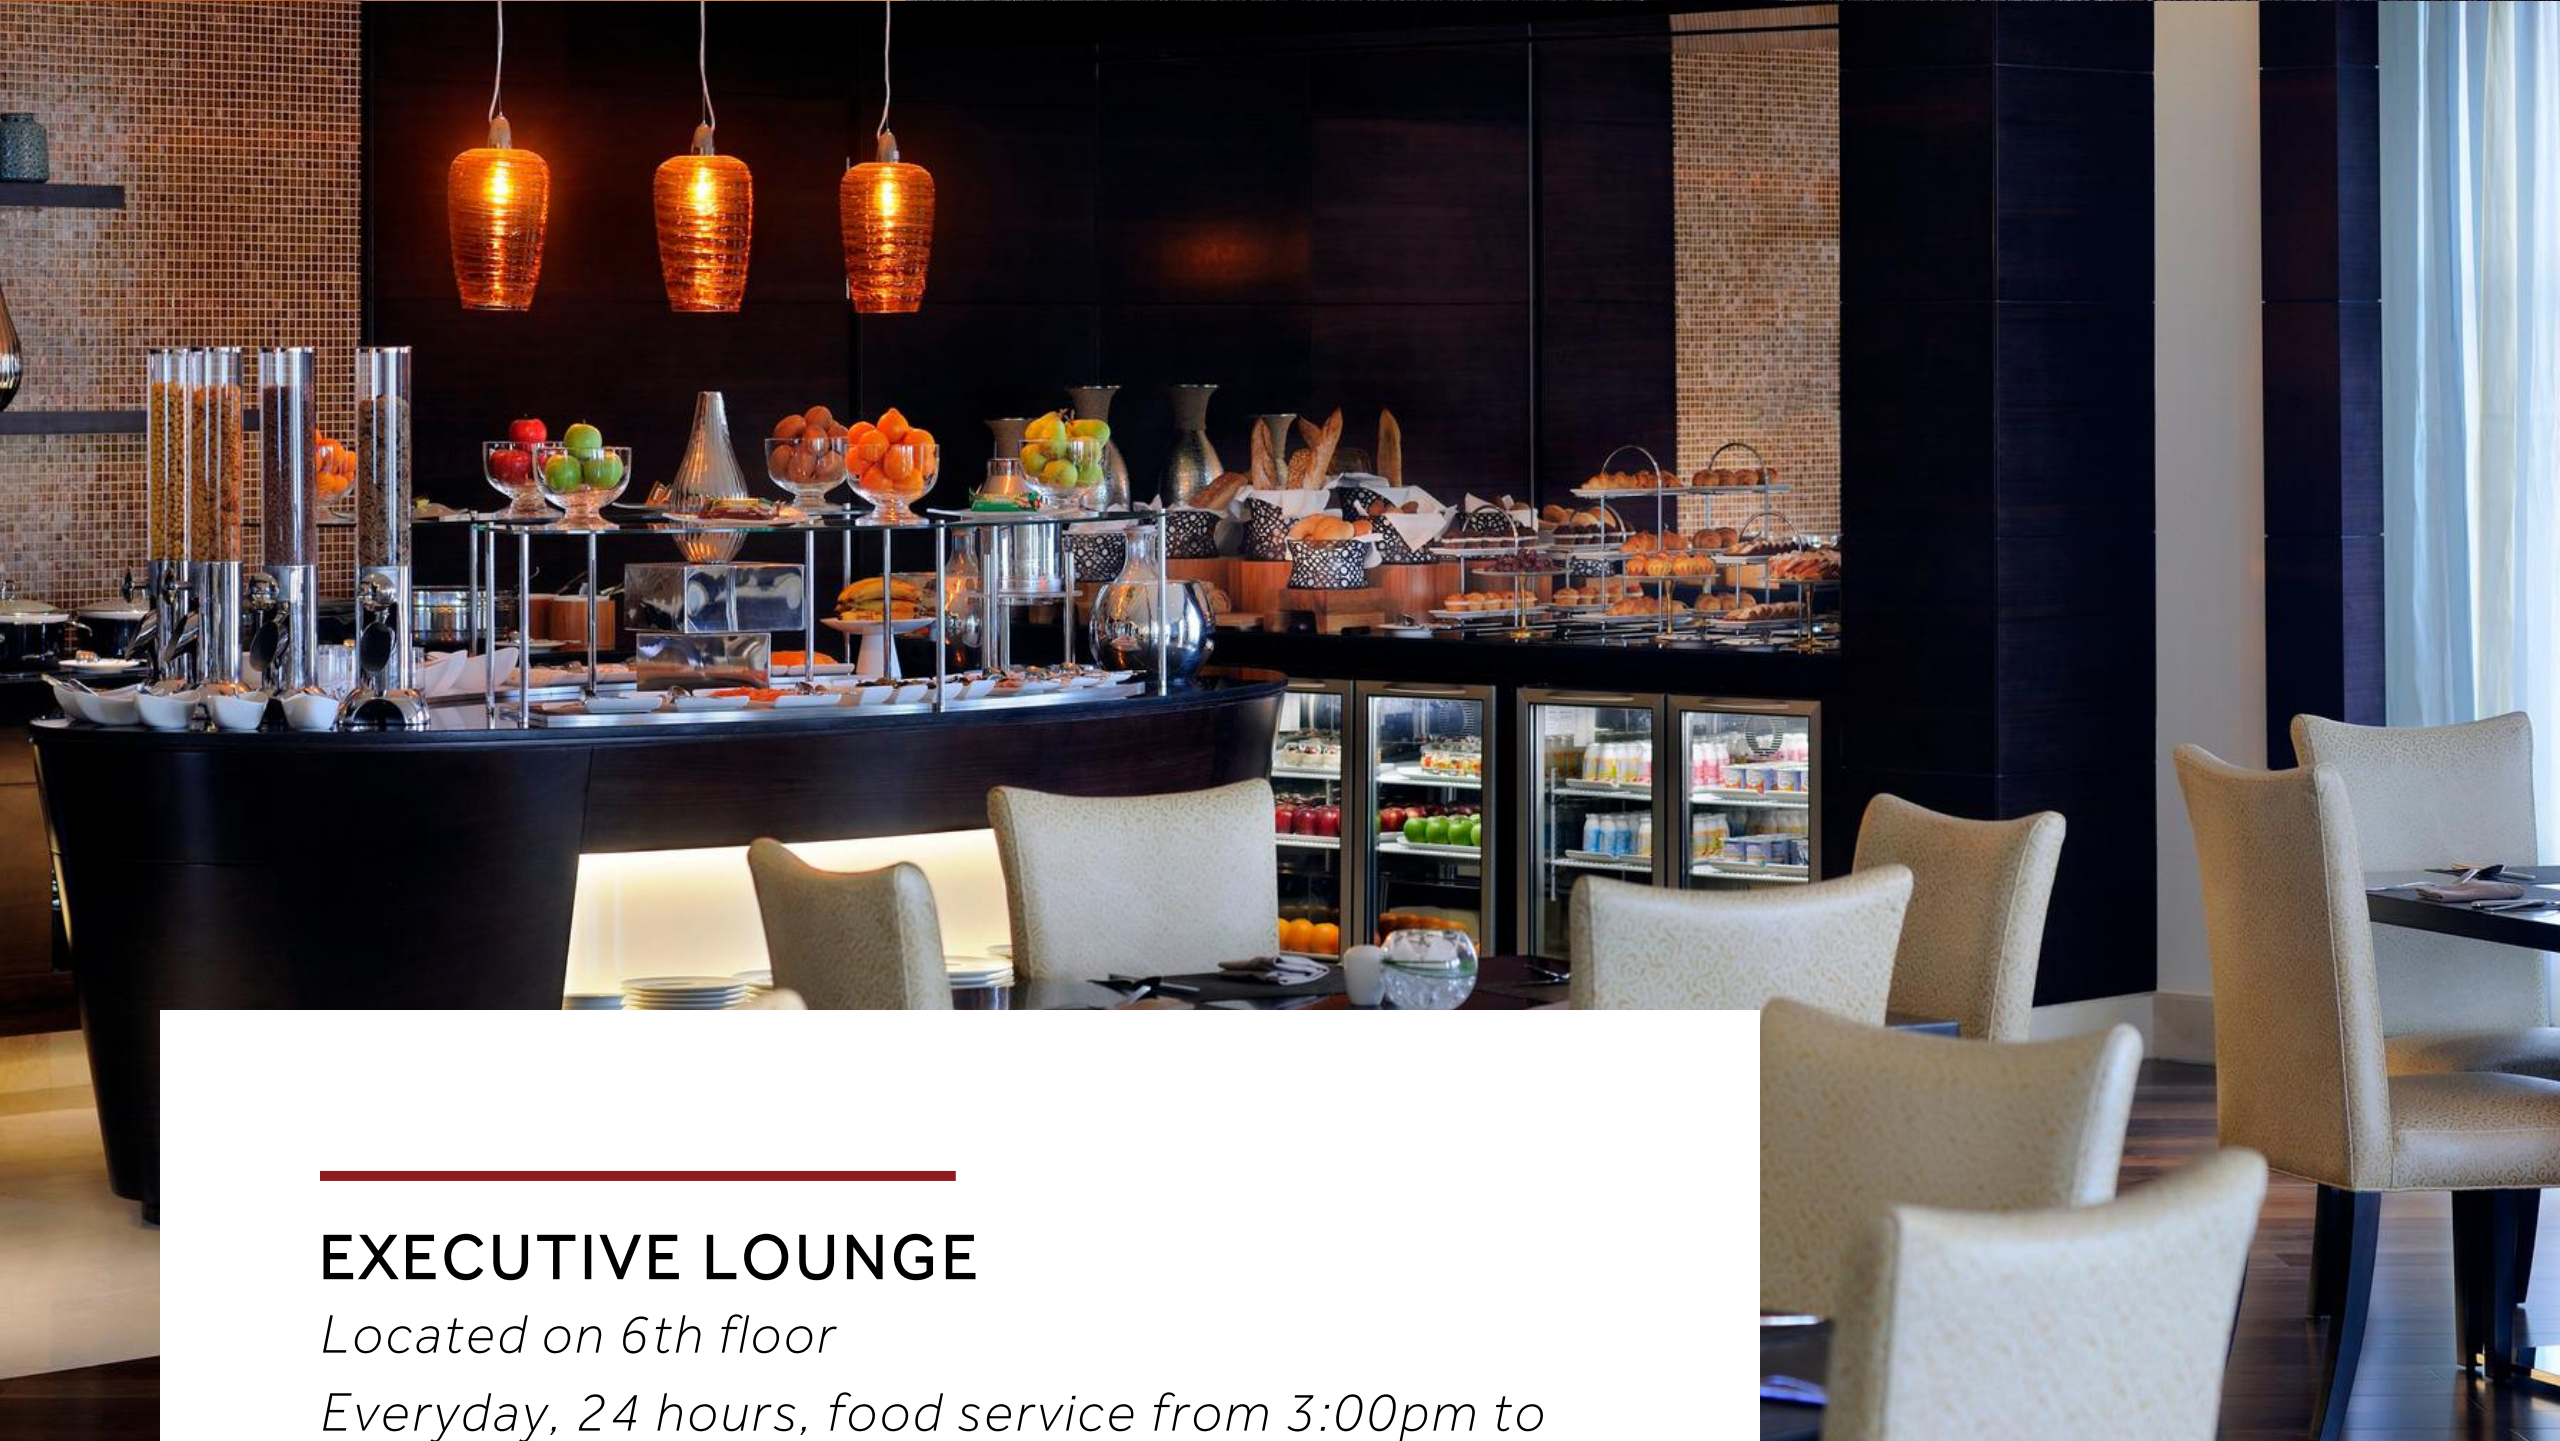

EXECUTIVE LOUNGE

Located on 6th floor

Everyday, 24 hours, food service from 3:00pm to 12:00am. Light refreshments, beverages and snacks available.

IN-ROOM DINING