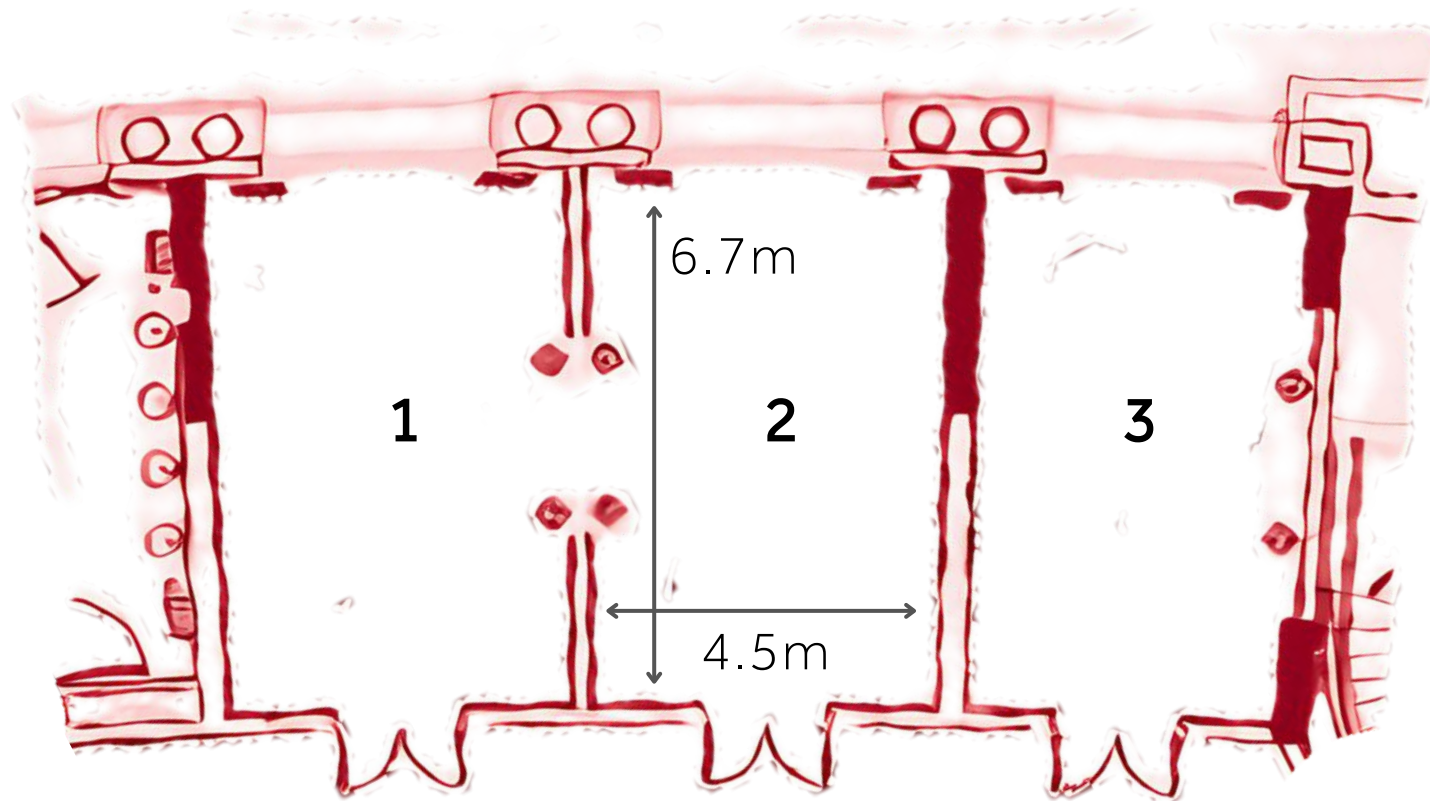

MEYDAN

Located on 1st Floor

Meeting Room	Dimensions LxWxH (Feet)	Area Sq. Feet	Dimensions LxWxH (Sqm)	Area Sq. Meters
Meydan 1	64 x 29 x 12	1,856	19.6 x 8.8 x 3.8	172
Meydan 2	26 x 18.4 x 12	478	8 x 5.6 x 3.8	44.8
Meydan 1 & 2	90.6 x 47.2 x 12	2,334	27.6 x 14.4 x 3.8	216.8

Capacity	Cabaret	Theatre	School	Conf.	U-shape	Banquet	Reception
Meydan 1	56	150	72	30	40	100	150
Meydan 2	-	40	18	14	16	20	30
Meydan 1 & 2	56	150	72	30	40	100	150

JUMEIRAH

Located on G Floor

Meeting Room	Dimensions LxWxH (Feet)	Area Sq. Feet	Dimensions LxWxH (Sqm)	Area Sq. Meters	Capacity Conf,
Jumeira 1	22 x 15 x 12	330	6.7 x 4.5 x 3.75	30.15	10
Jumeira 2	22 x 15 x 12	330	6.7 x 4.5 x 3.75	30.15	10
Jumeira 3	22 x 15 x 12	330	6.7 x 4.5 x 3.75	30.15	10