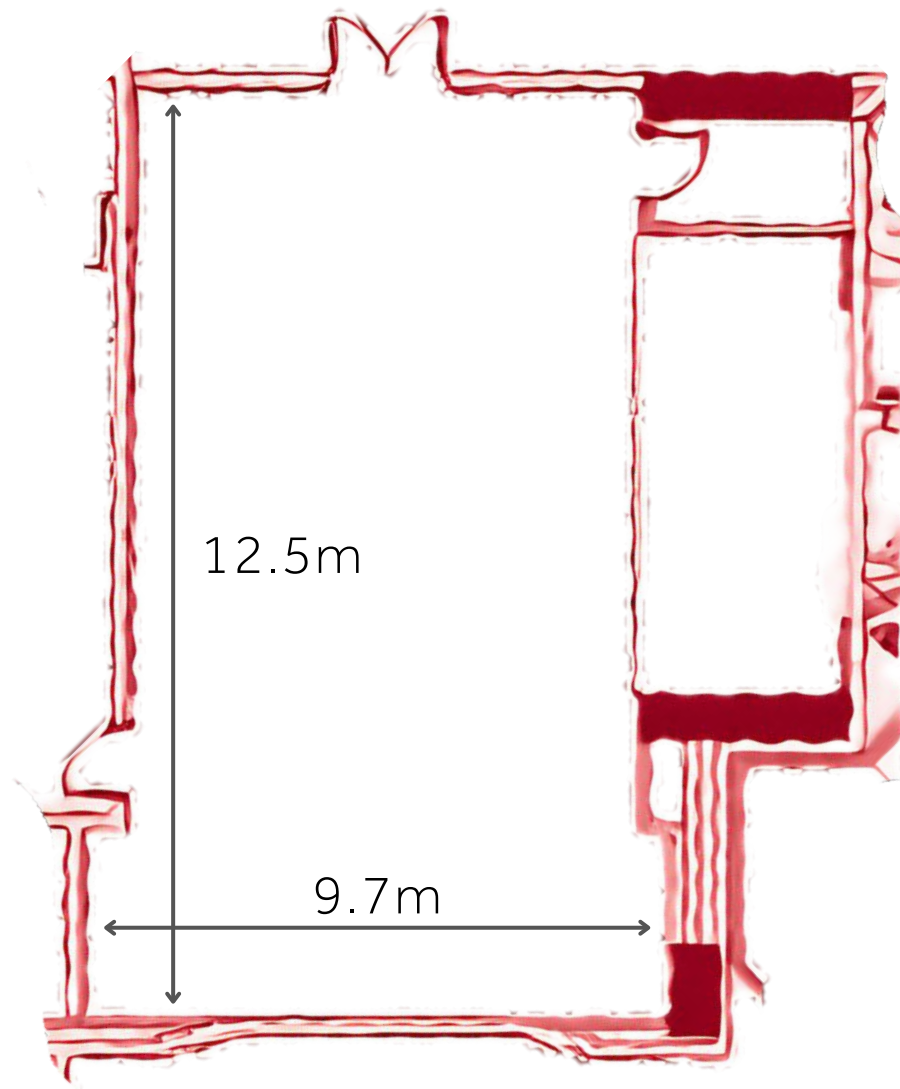

MARINA

Located on G Floor