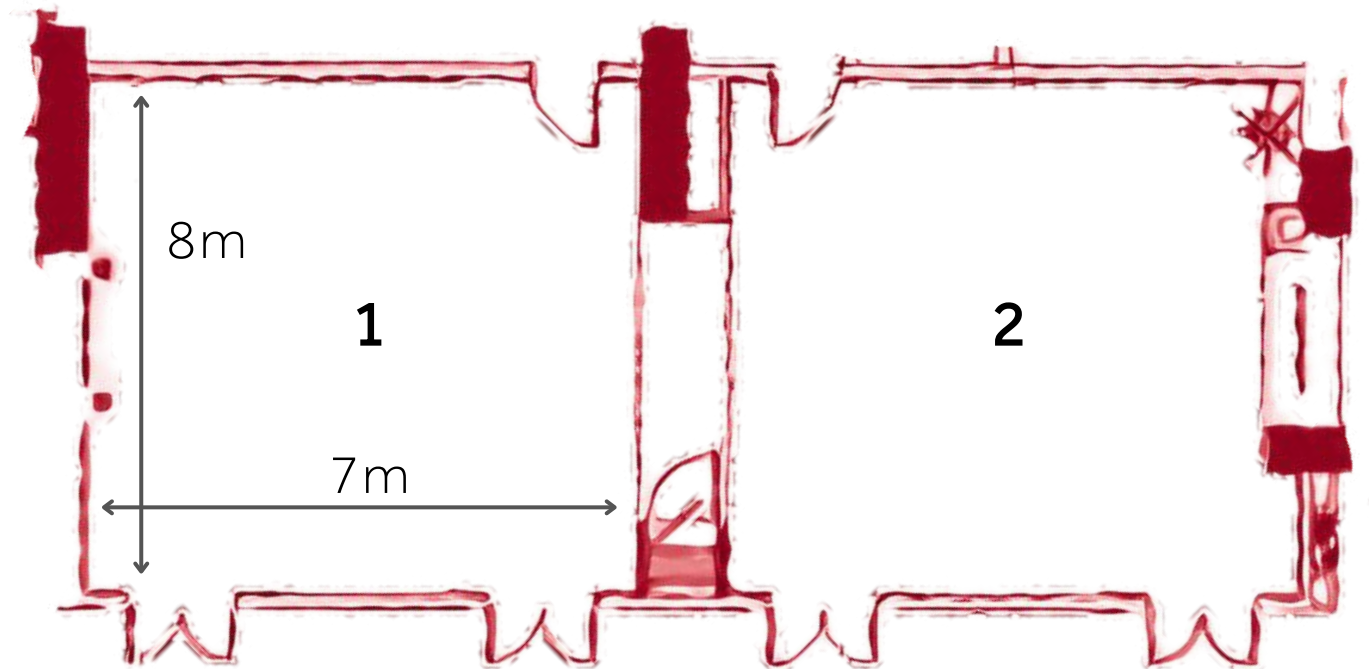

SAFA

Located on G Floor

Meeting Room	Dimensions LxWxH (Feet)	Area Sq. Feet	Dimensions LxWxH (Sqm)	Area Sq. Meters
Safa 1	26 x 23 x 12	598	8 x 7 x 3.75	56
Safa 2	26 x 23 x 12	598	8 x 7 x 3.75	56

Capacity	Cabaret	Theatre	School	Conf.	U-shape	Banquet	Reception
Safa 1	21	50	24	15	18	40	-
Safa 2	21	50	24	15	18	40	-